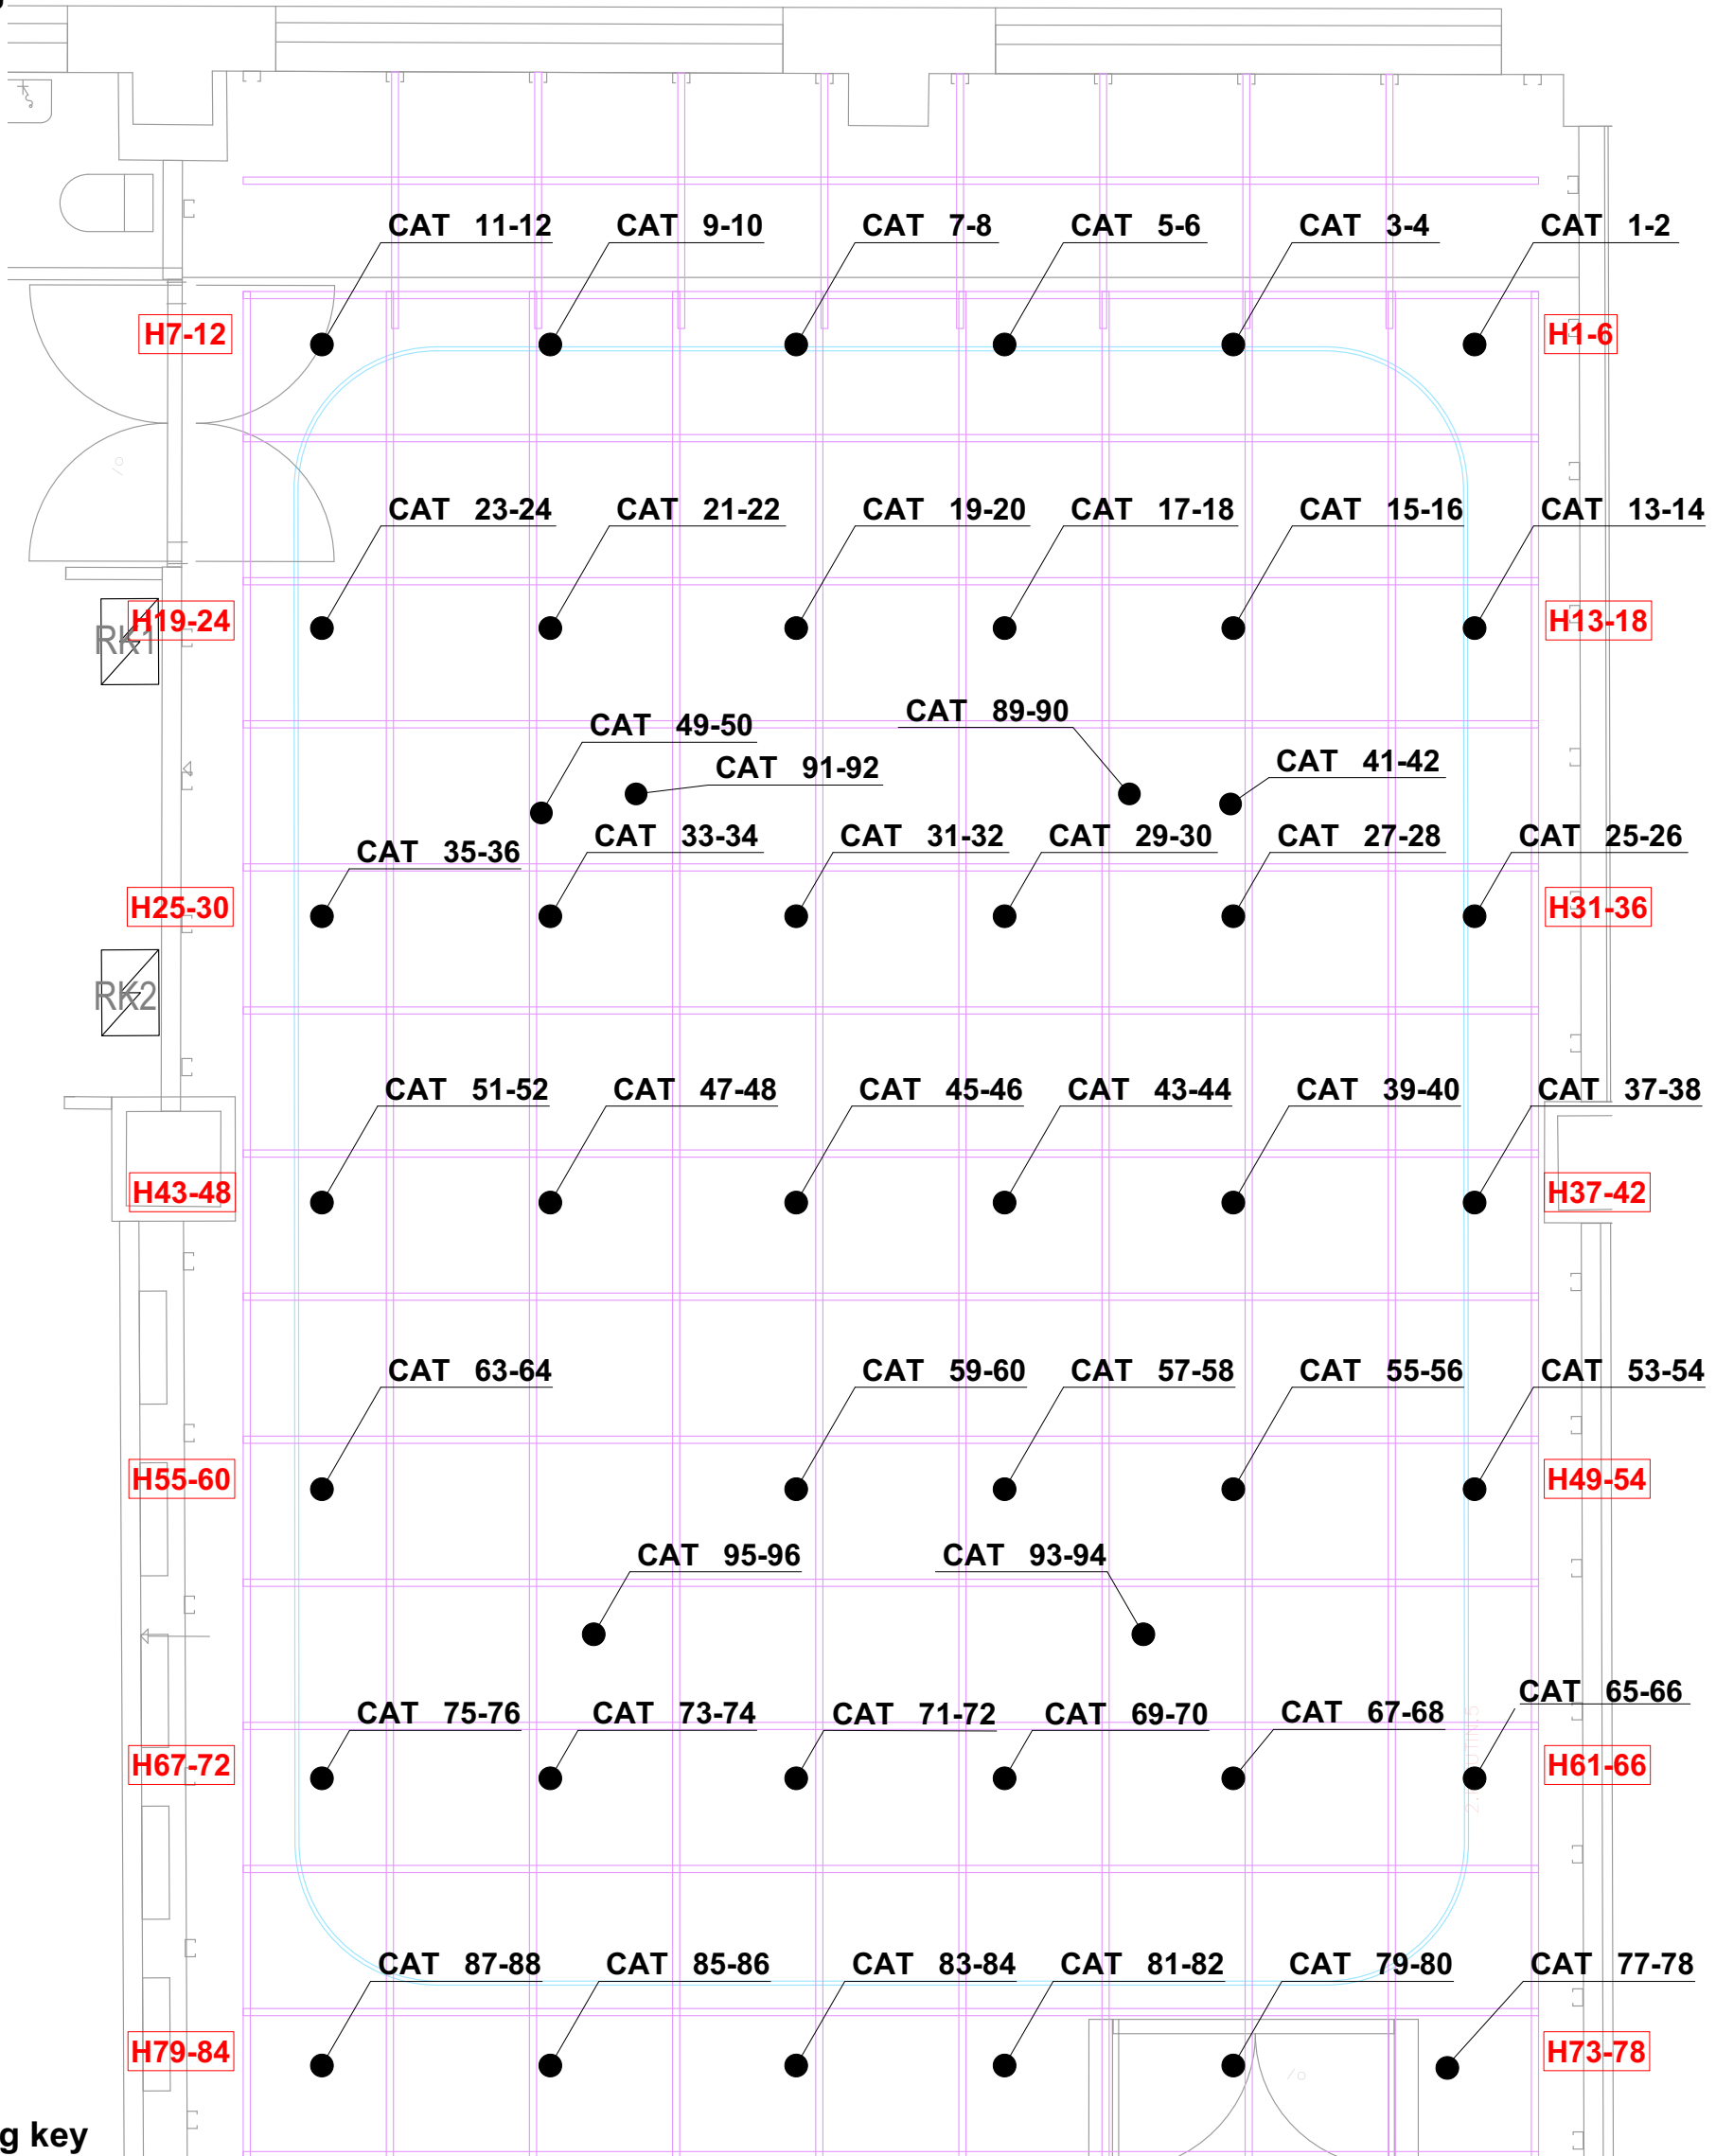

SCALE
1:50

DRAWING TYPE
USER DOCUMENT

FILE
240645-30x Studiot 1-4.vwx

XREF

DRAWING NUMBER
240645-302-6

REVISION

STUDIO 2

Ceiling Lighting