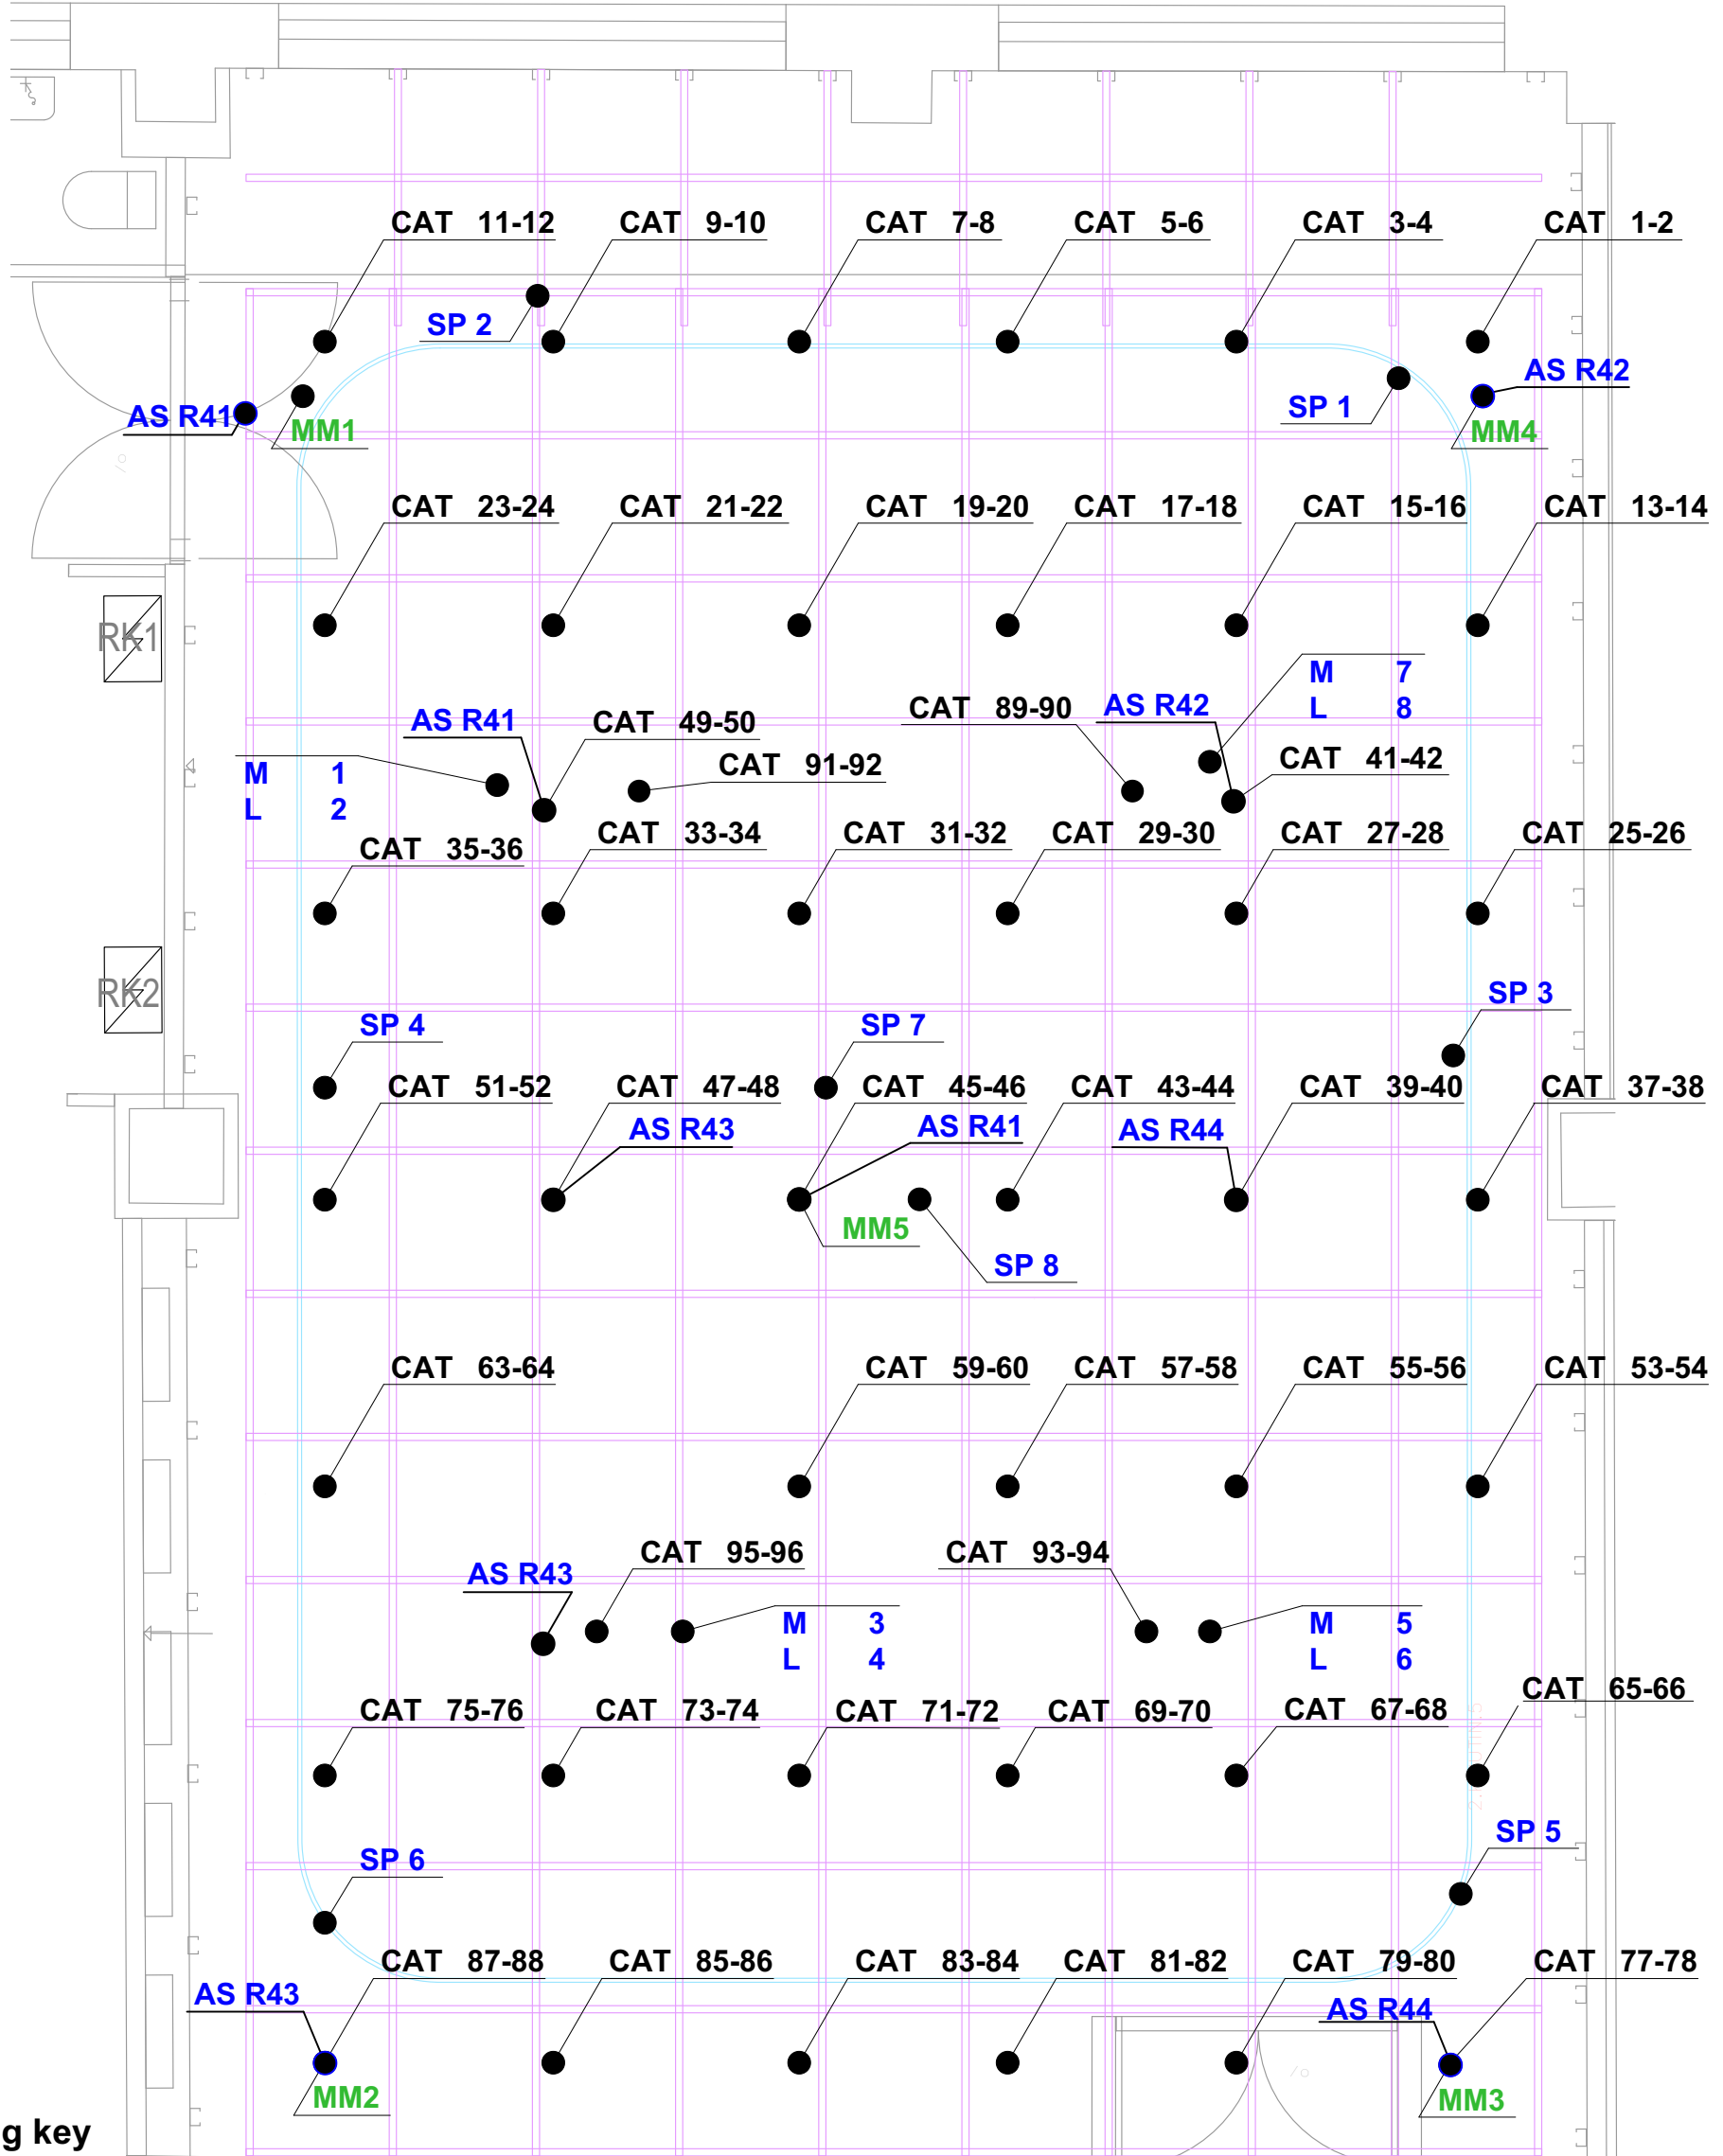

SCALE
1:50

DRAWING TYPE
USER DOCUMENT

FILE
240645-30x Studiot 1-4.vwx
XREF

DRAWING NUMBER
240645-302-7

REVISION

STUDIO 2

Ceiling

Audio and video