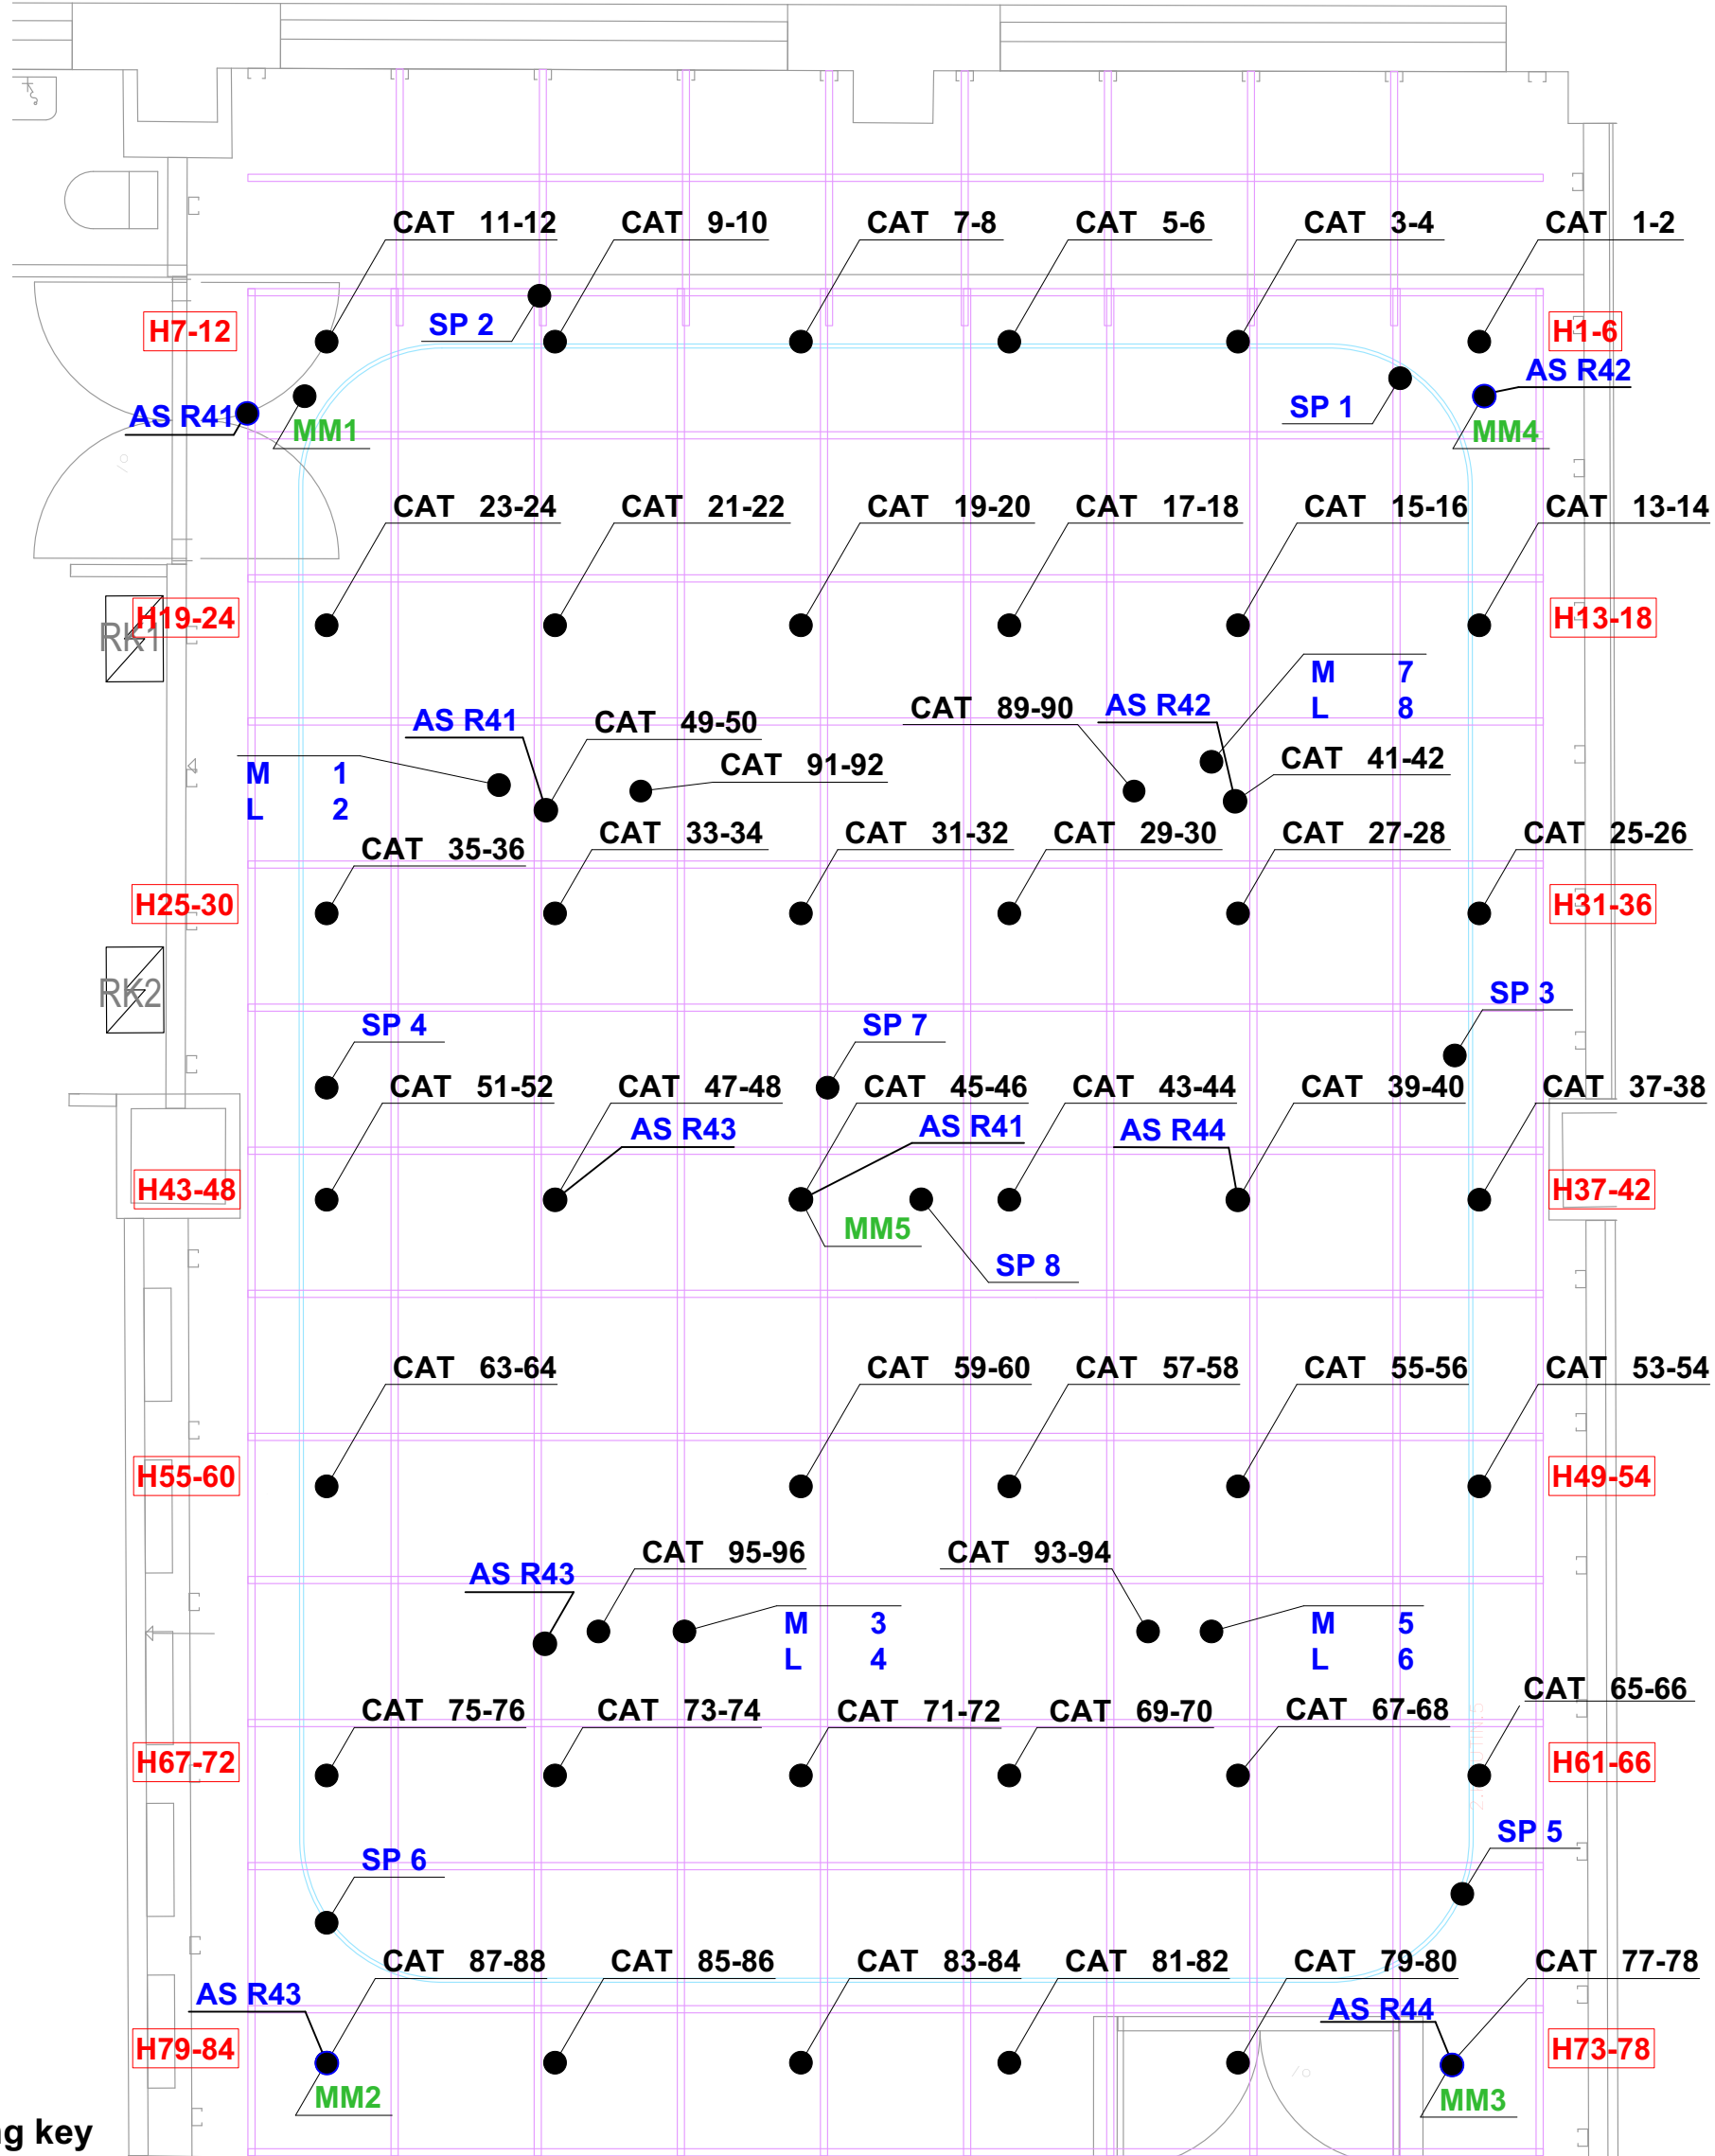

DRAWING NUMBER

240645-302-5

REVISION

STUDIO 2

Ceiling

All departments

Drawing key

ALL DEPARTMENTS	
CAT	Ethercon / LAN, DMX
AUDIO (blue)	
SP	Speakon / Speaker
L	XLR male / Line audio
M	XLR female / Mic audio
AS Rxx	Schuko / AV electricity
LIGHTING (red)	
H	Schuko / Dimmer channel
VIDEO (green)	
MM	Opticalcon duo / Fiber