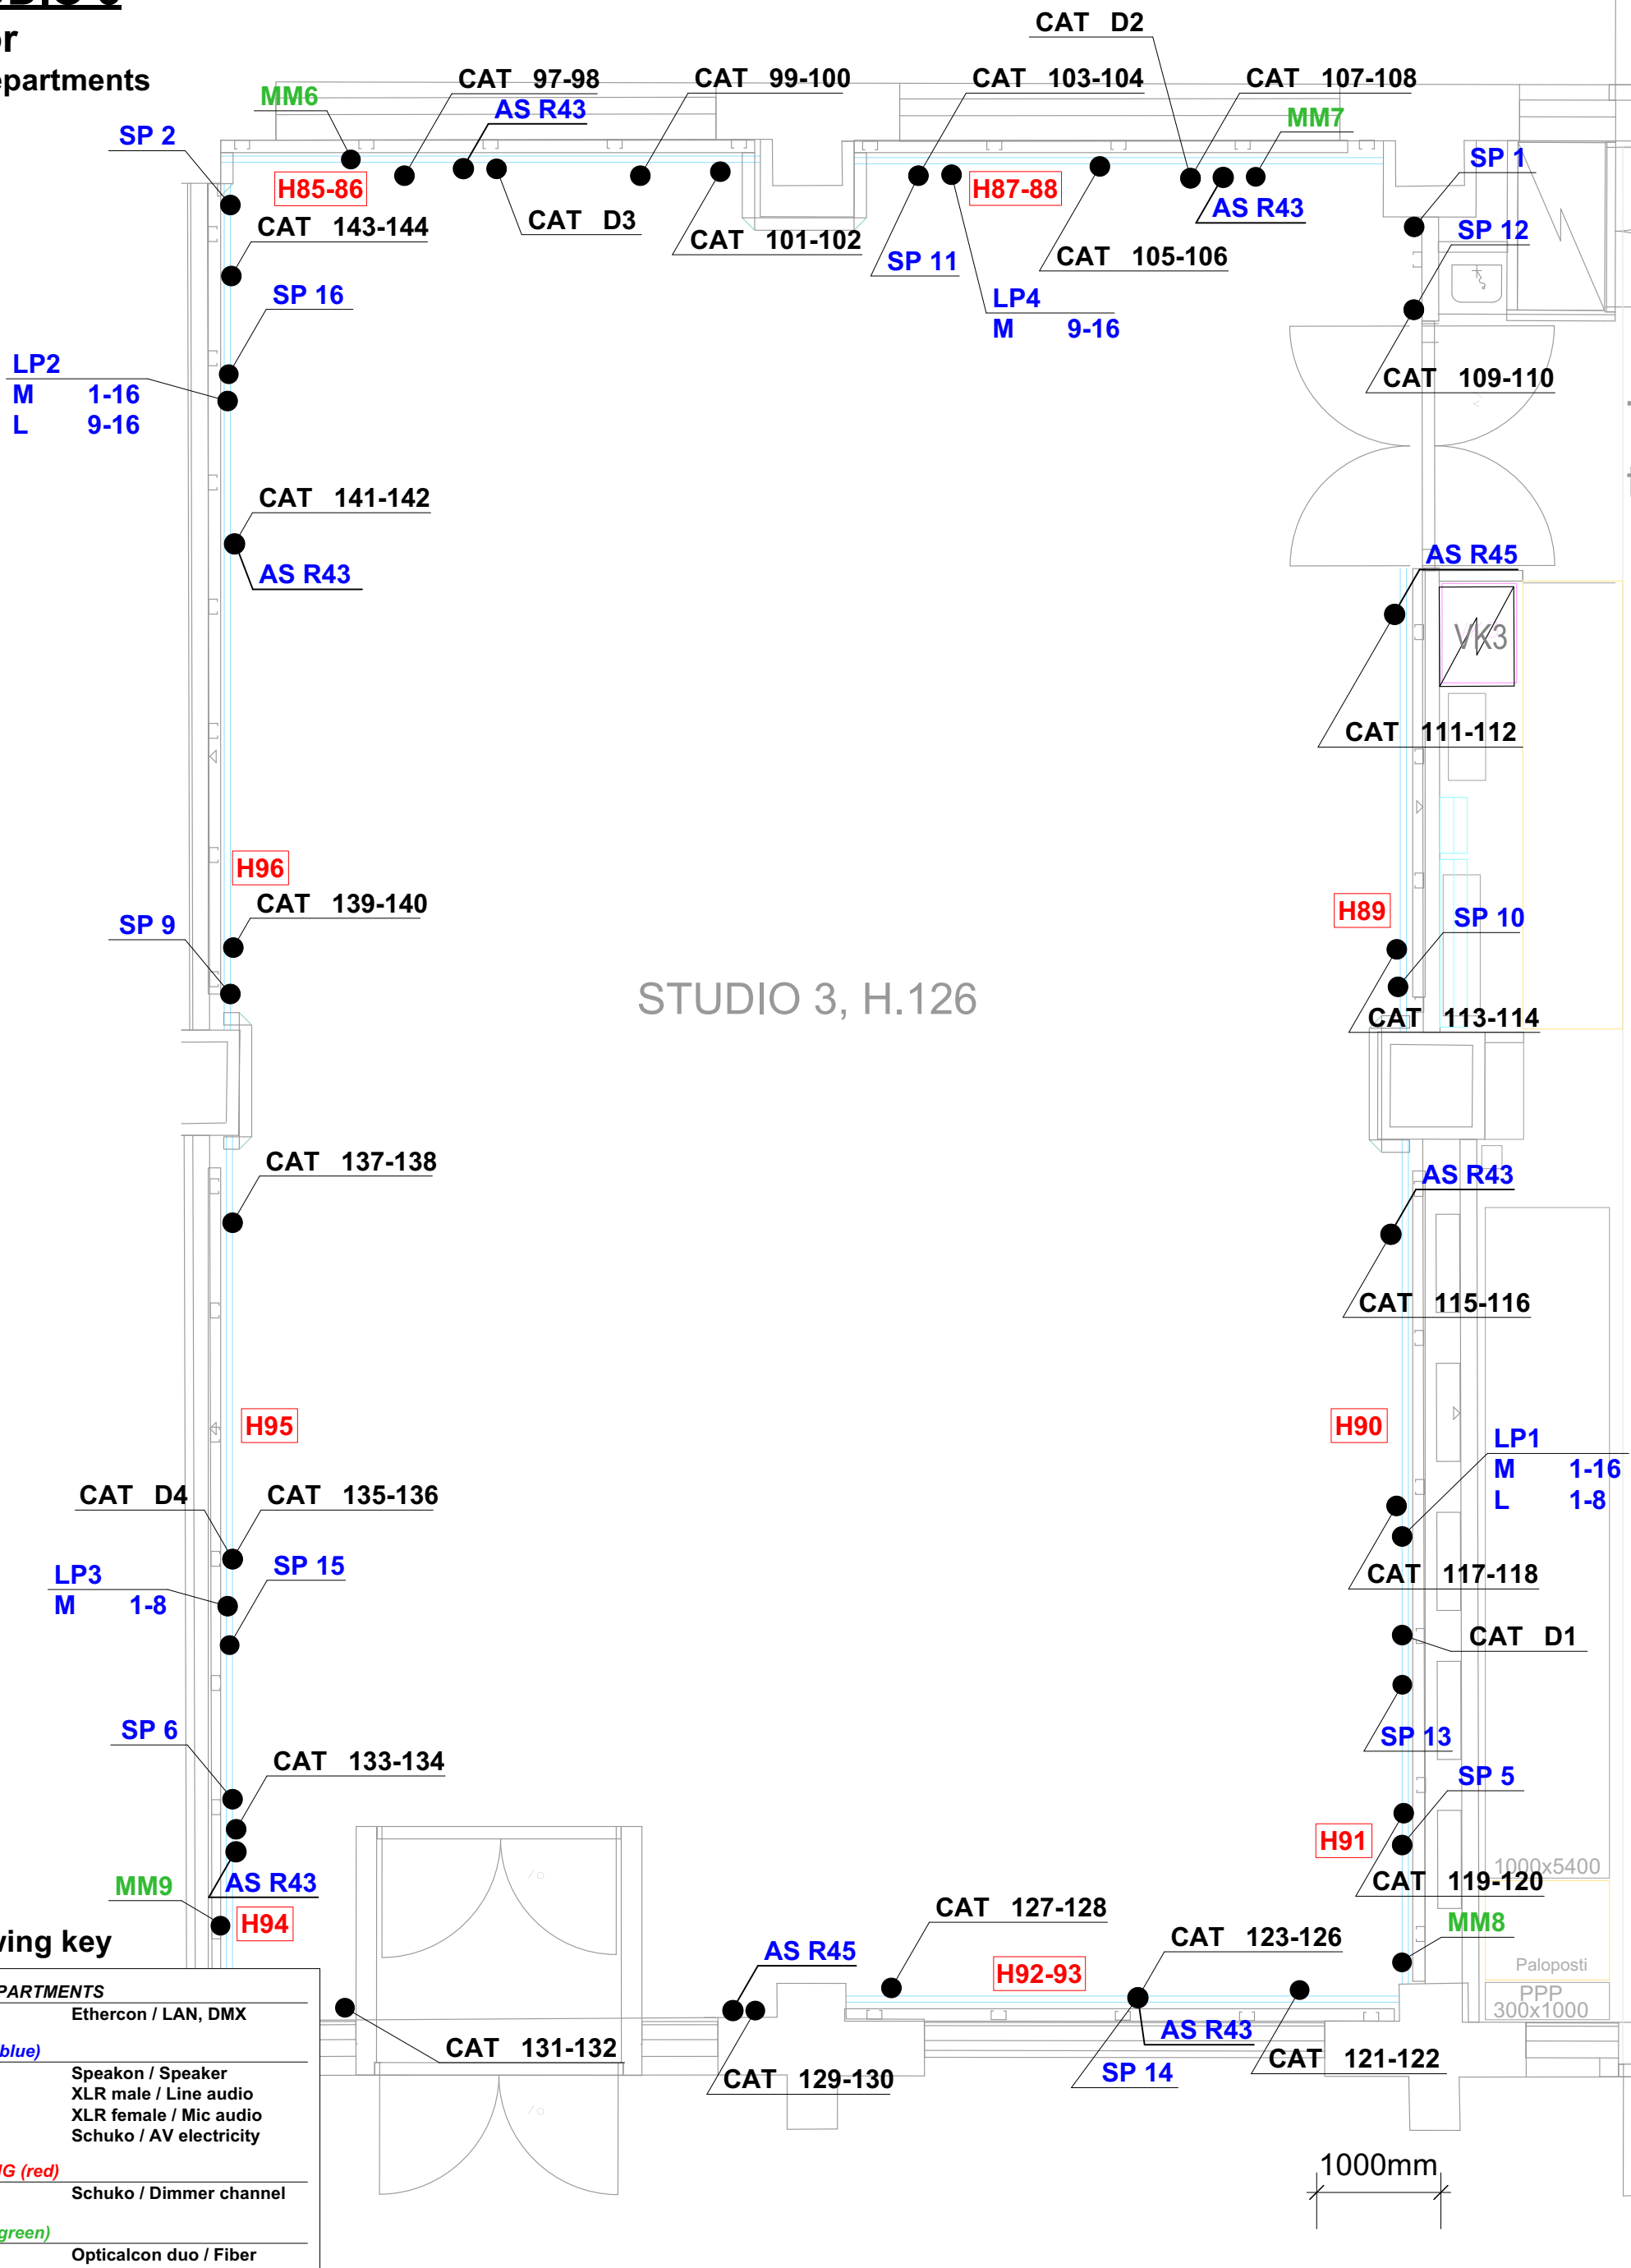

STUDIO 3

Floor

All departments

STUDIO 3, H.126

Drawing key

ALL DEPARTMENTS	
CAT	Ethercon / LAN, DMX
AUDIO (blue)	
SP	Speakon / Speaker
L	XLR male / Line audio
M	XLR female / Mic audio
AS Rxx	Schuko / AV electricity
LIGHTING (red)	
H	Schuko / Dimmer channel
VIDEO (green)	
MM	Opticalcon duo / Fiber

Hiomotie 19
Akukon Oy 00380 HELSINKI tel +358103200700
www.akukon.fi

PROJECT
Taideyliopiston Teatterikorkeakoulu
Haapaniemenkatu 6
00530 Helsinki

DRAWING CONTENT
STUDIO 3 Floor all departments

SCALE
1:50

DRAWING TYPE
USER DOCUMENT

FILE
240645-30x Studiot 1-4.vwx

DRAWING NUMBER
240645-303-2

REVISION