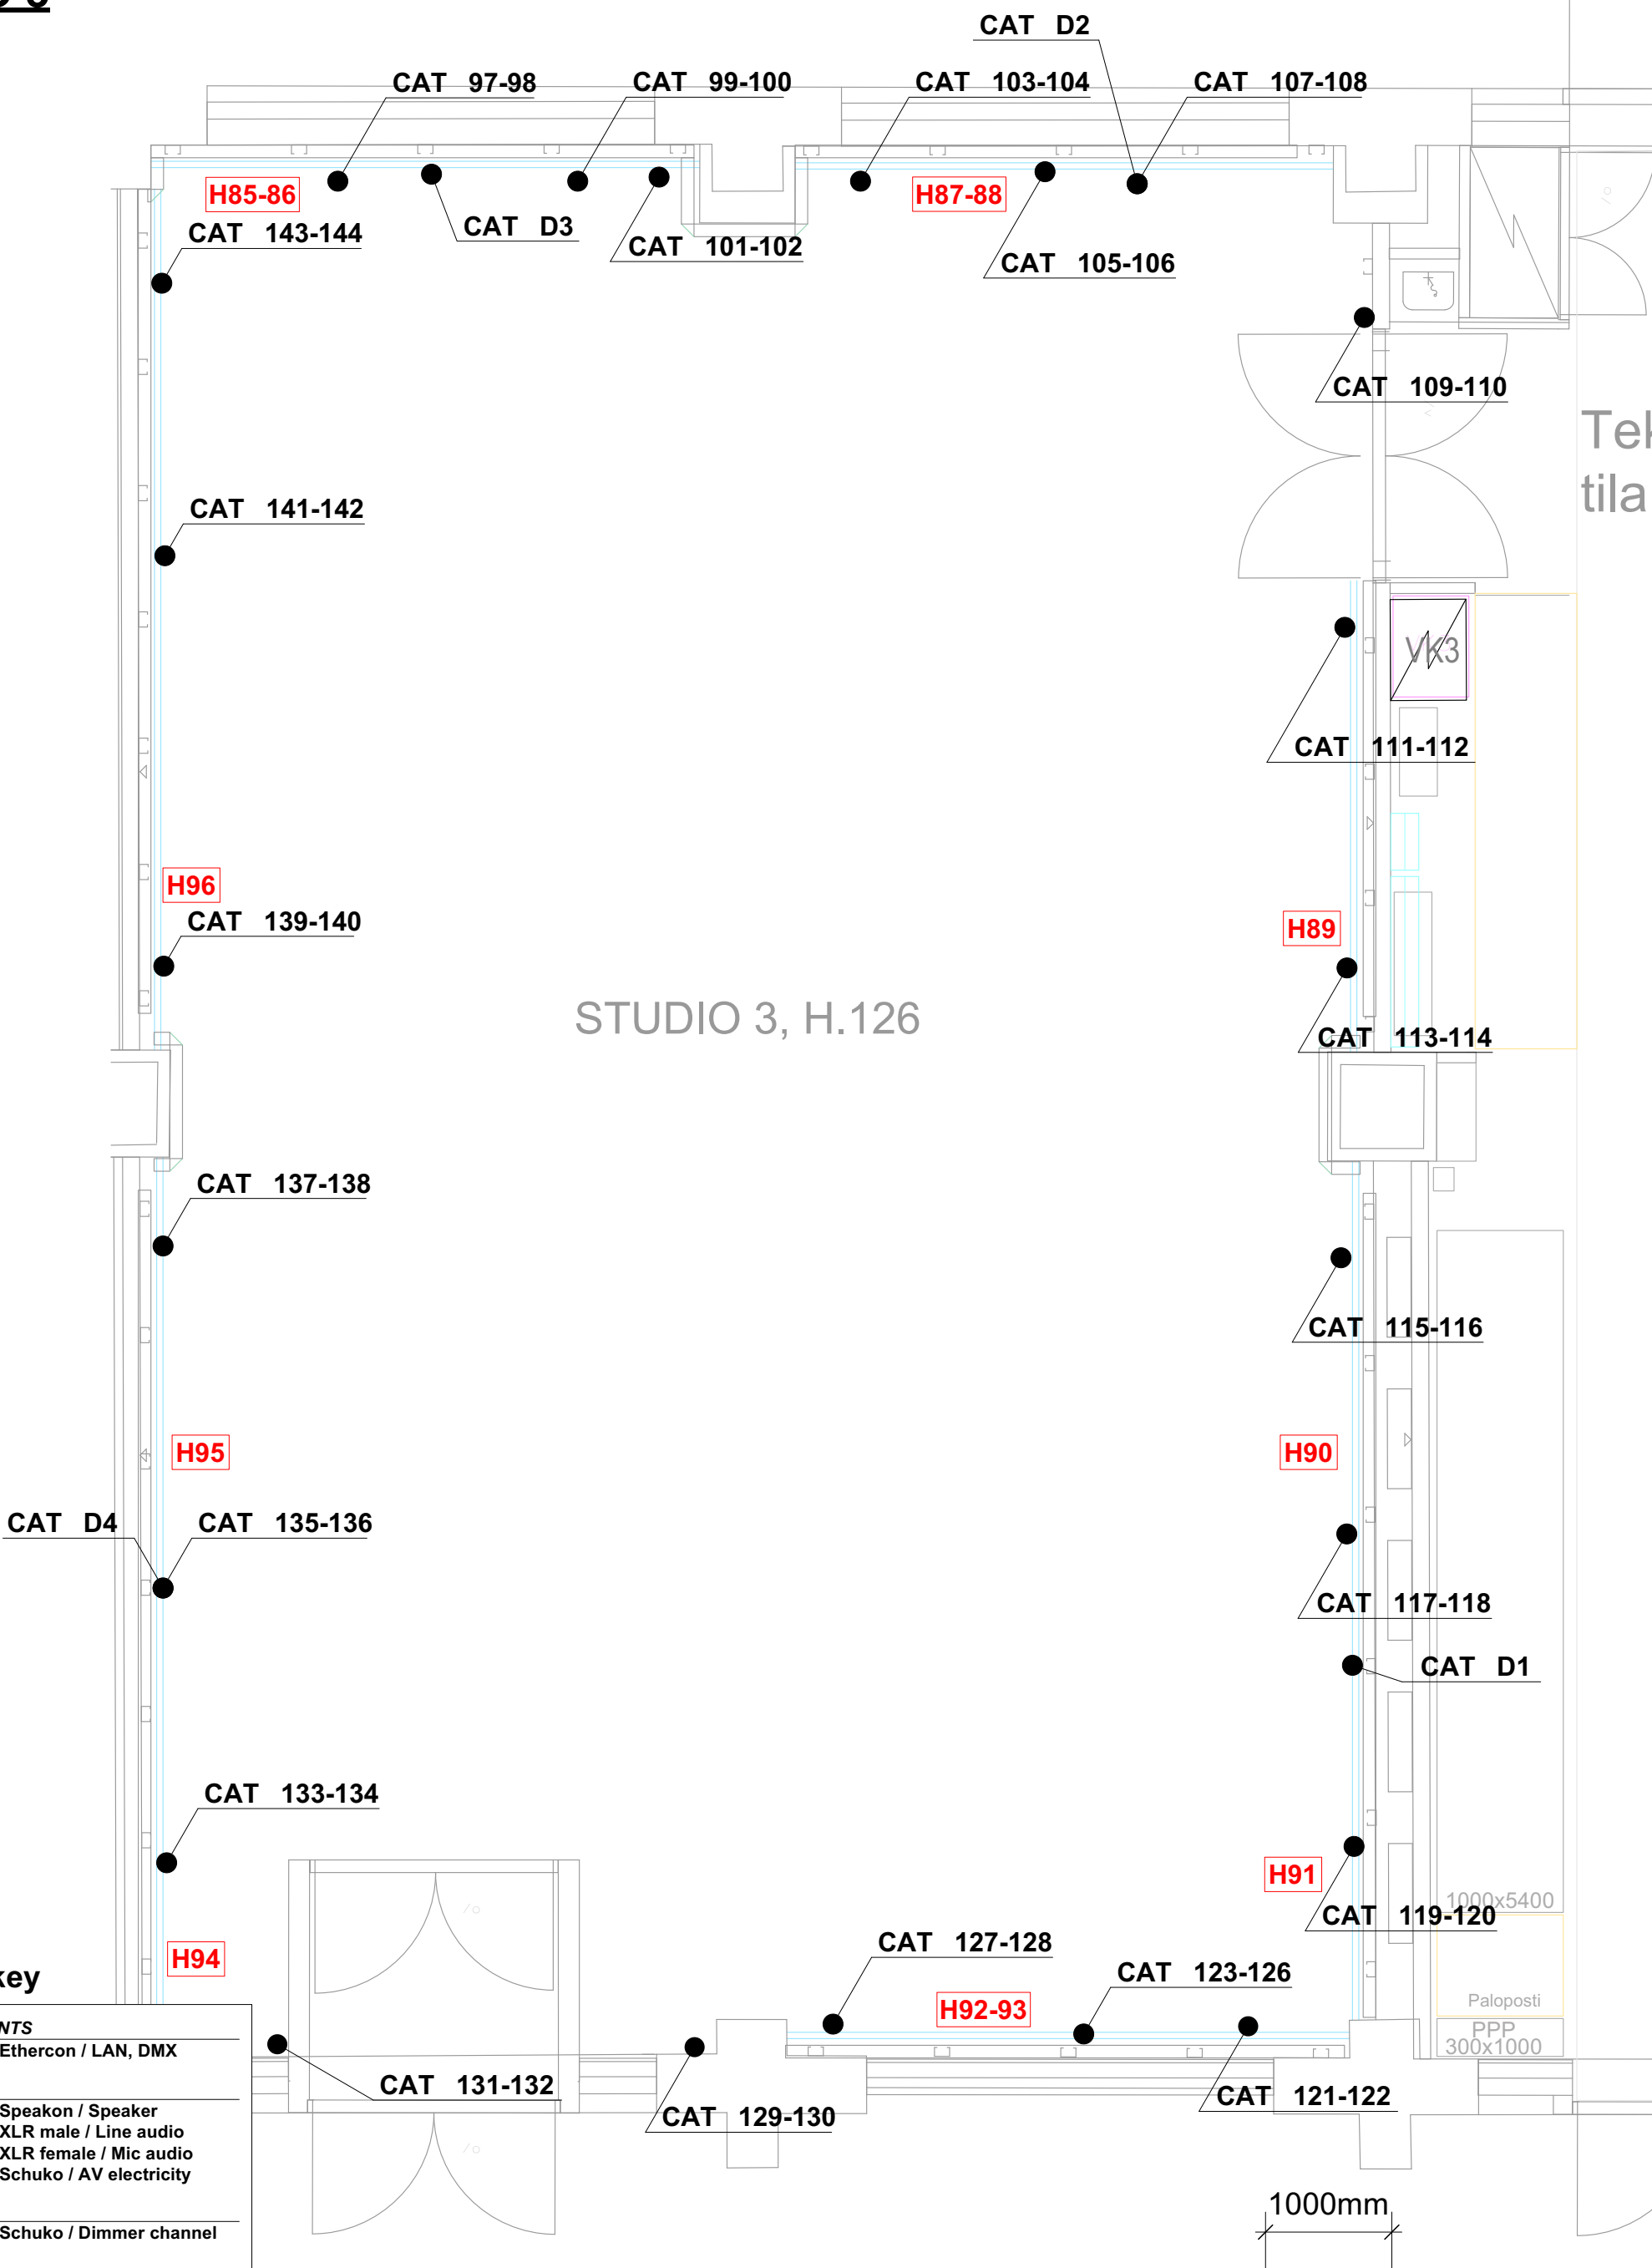

STUDIO 3

Floor Lighting

Tek
tila

STUDIO 3, H.126

Drawing key

ALL DEPARTMENTS	
CAT	Ethercon / LAN, DMX
AUDIO (blue)	
SP	Speakon / Speaker
L	XLR male / Line audio
M	XLR female / Mic audio
AS Rxx	Schuko / AV electricity
LIGHTING (red)	
H	Schuko / Dimmer channel
VIDEO (green)	
MM	Opticalcon duo / Fiber

AKUKON

Hiomotie 19
Akukon Oy 00380 HELSINKI tel +358103200700

DESIGNER DRAWN BY DATE
LPi 26.4.2024

PROJECT
Taideyliopiston Teatterikorkeakoulu
Haapaniemenkatu 6
00530 Helsinki

DRAWING CONTENT
STUDIO 3 Floor lighting

SCALE
1:50

DRAWING TYPE
USER DOCUMENT

FILE
240645-30x Studiot 1-4.vwx

XREF

DRAWING NUMBER
240645-303-3

REVISION