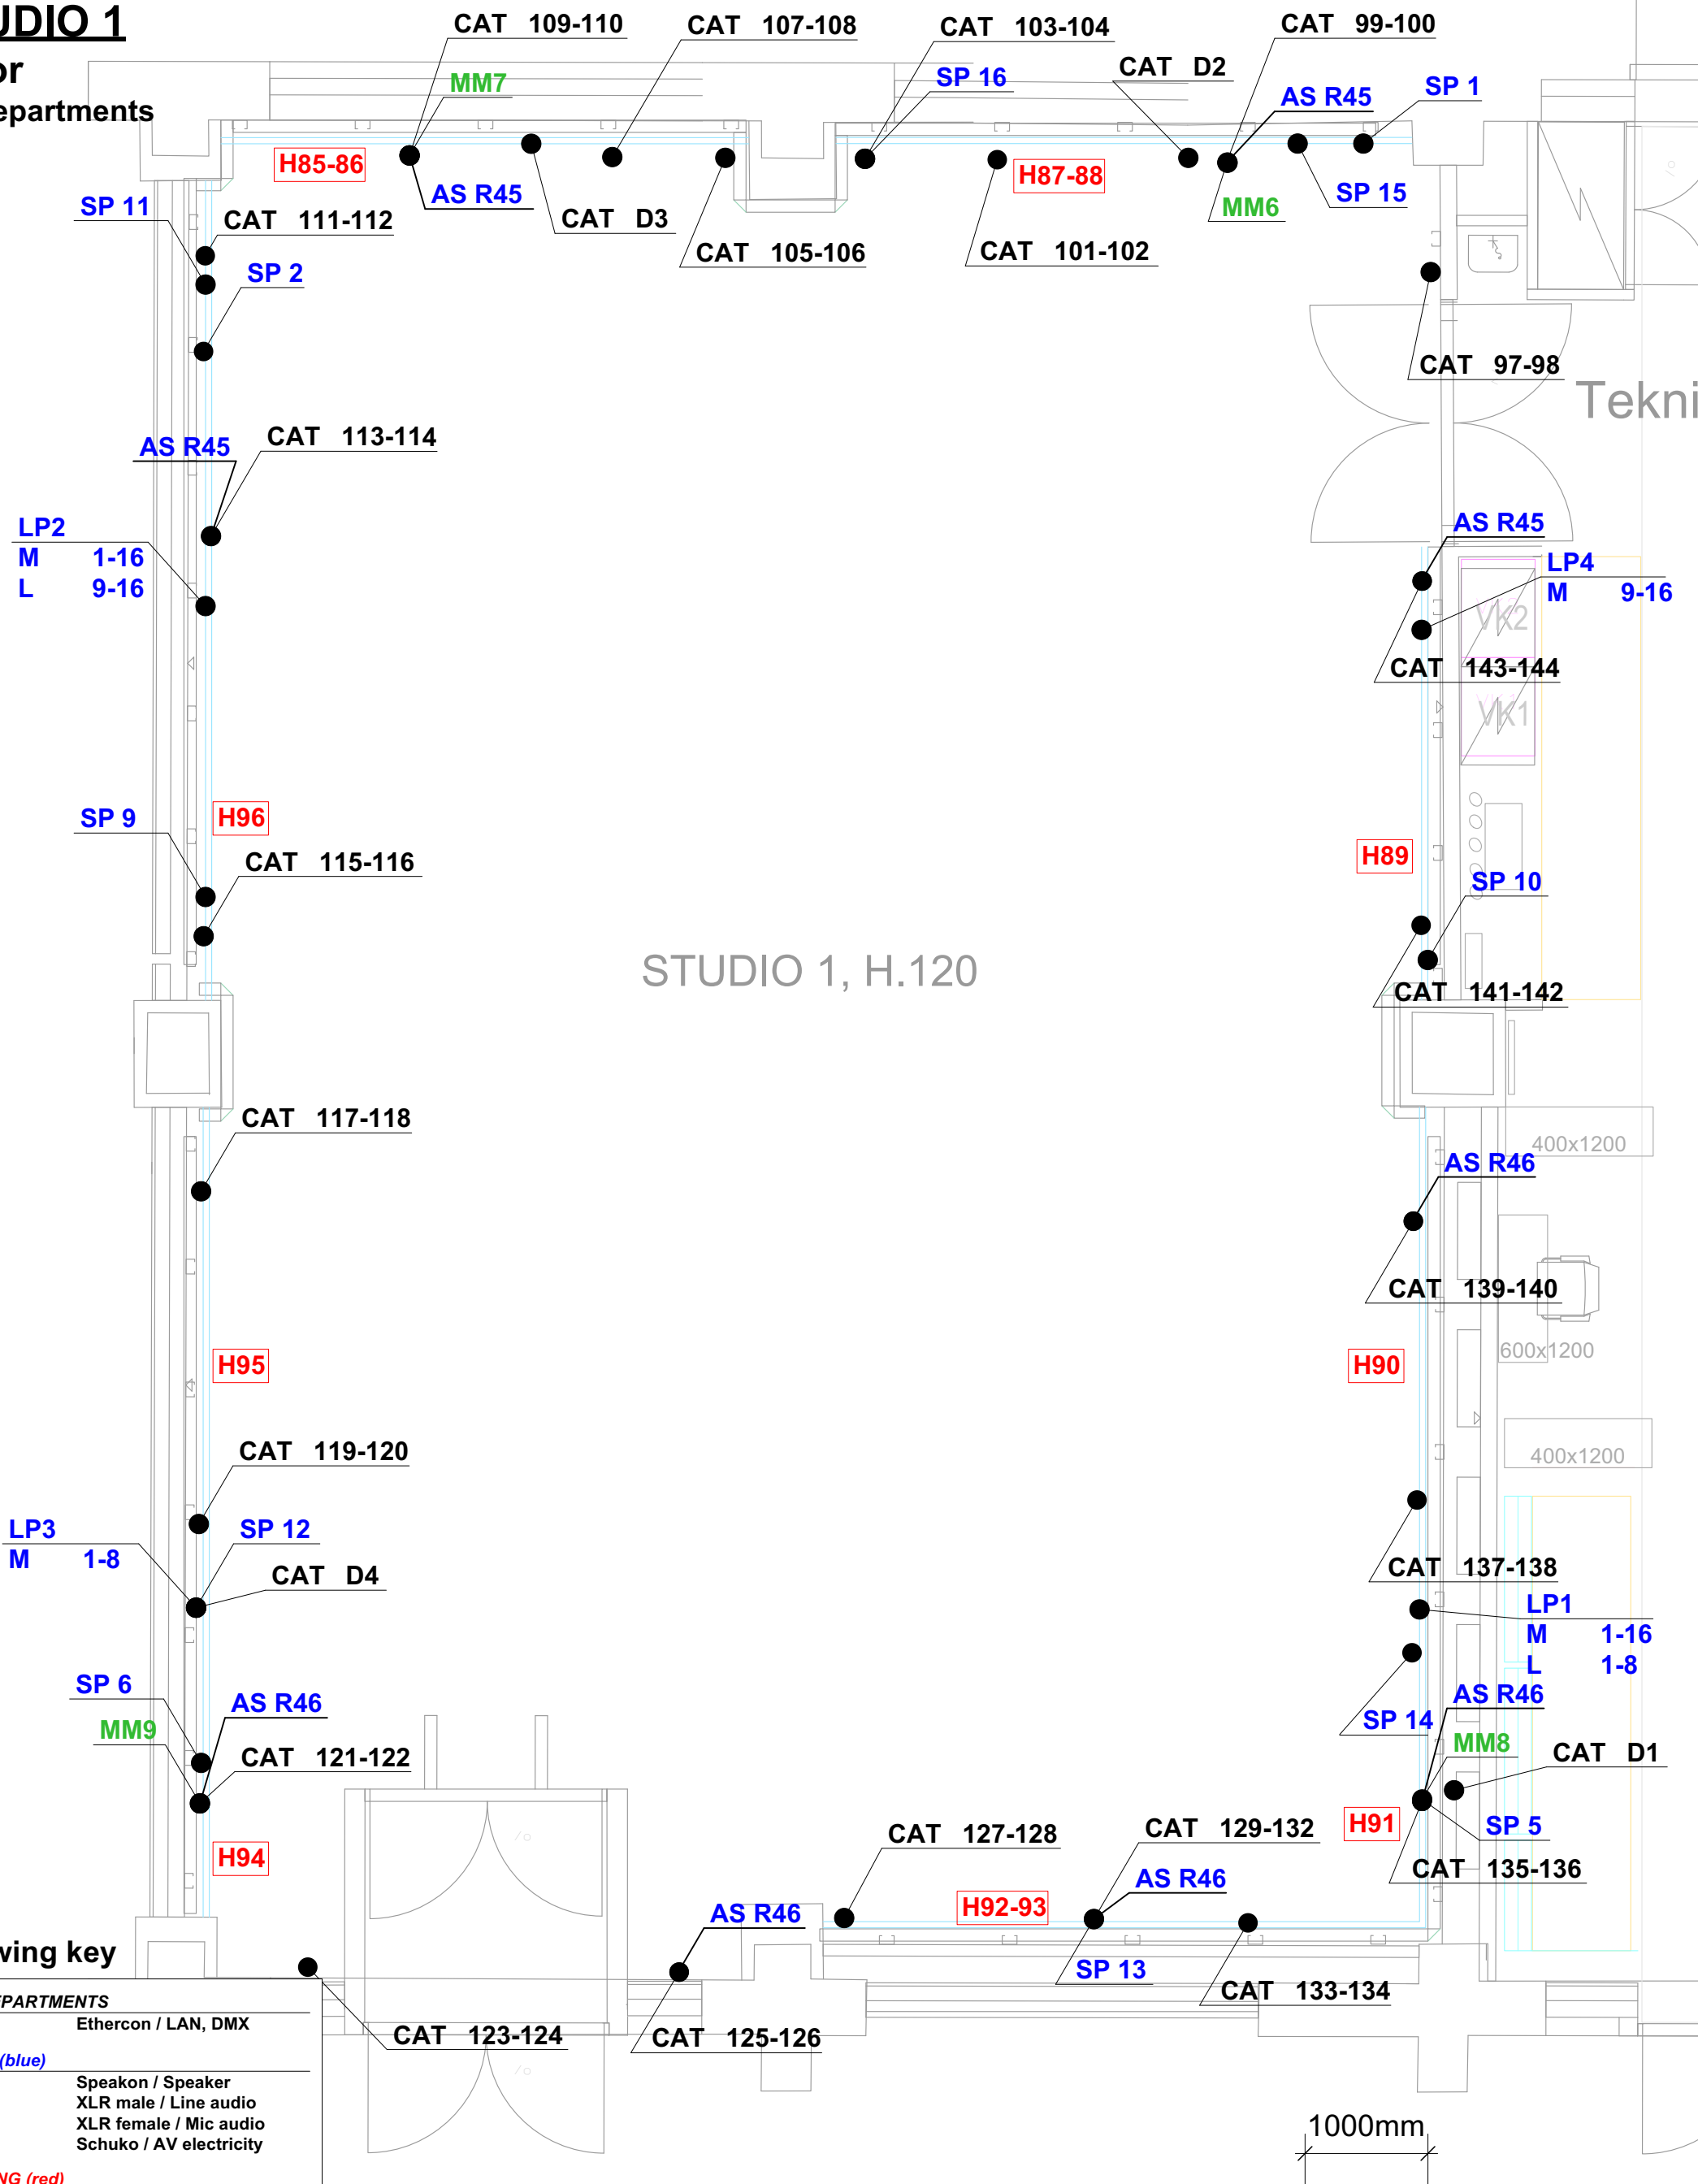

STUDIO 1

10120mm

Floor
Blank

15020mm

STUDIO 1, H.120

Height from floor to grid:
4100mm

1000mm

AKUKON

SCALE
1:50

DRAWING TYPE
USER DOCUMENT

FILE
240645-30x Studiot 1-4.vwx

XREF

DRAWING NUMBER
240645-301-1

REVISION

STUDIO 1

Floor
All departments