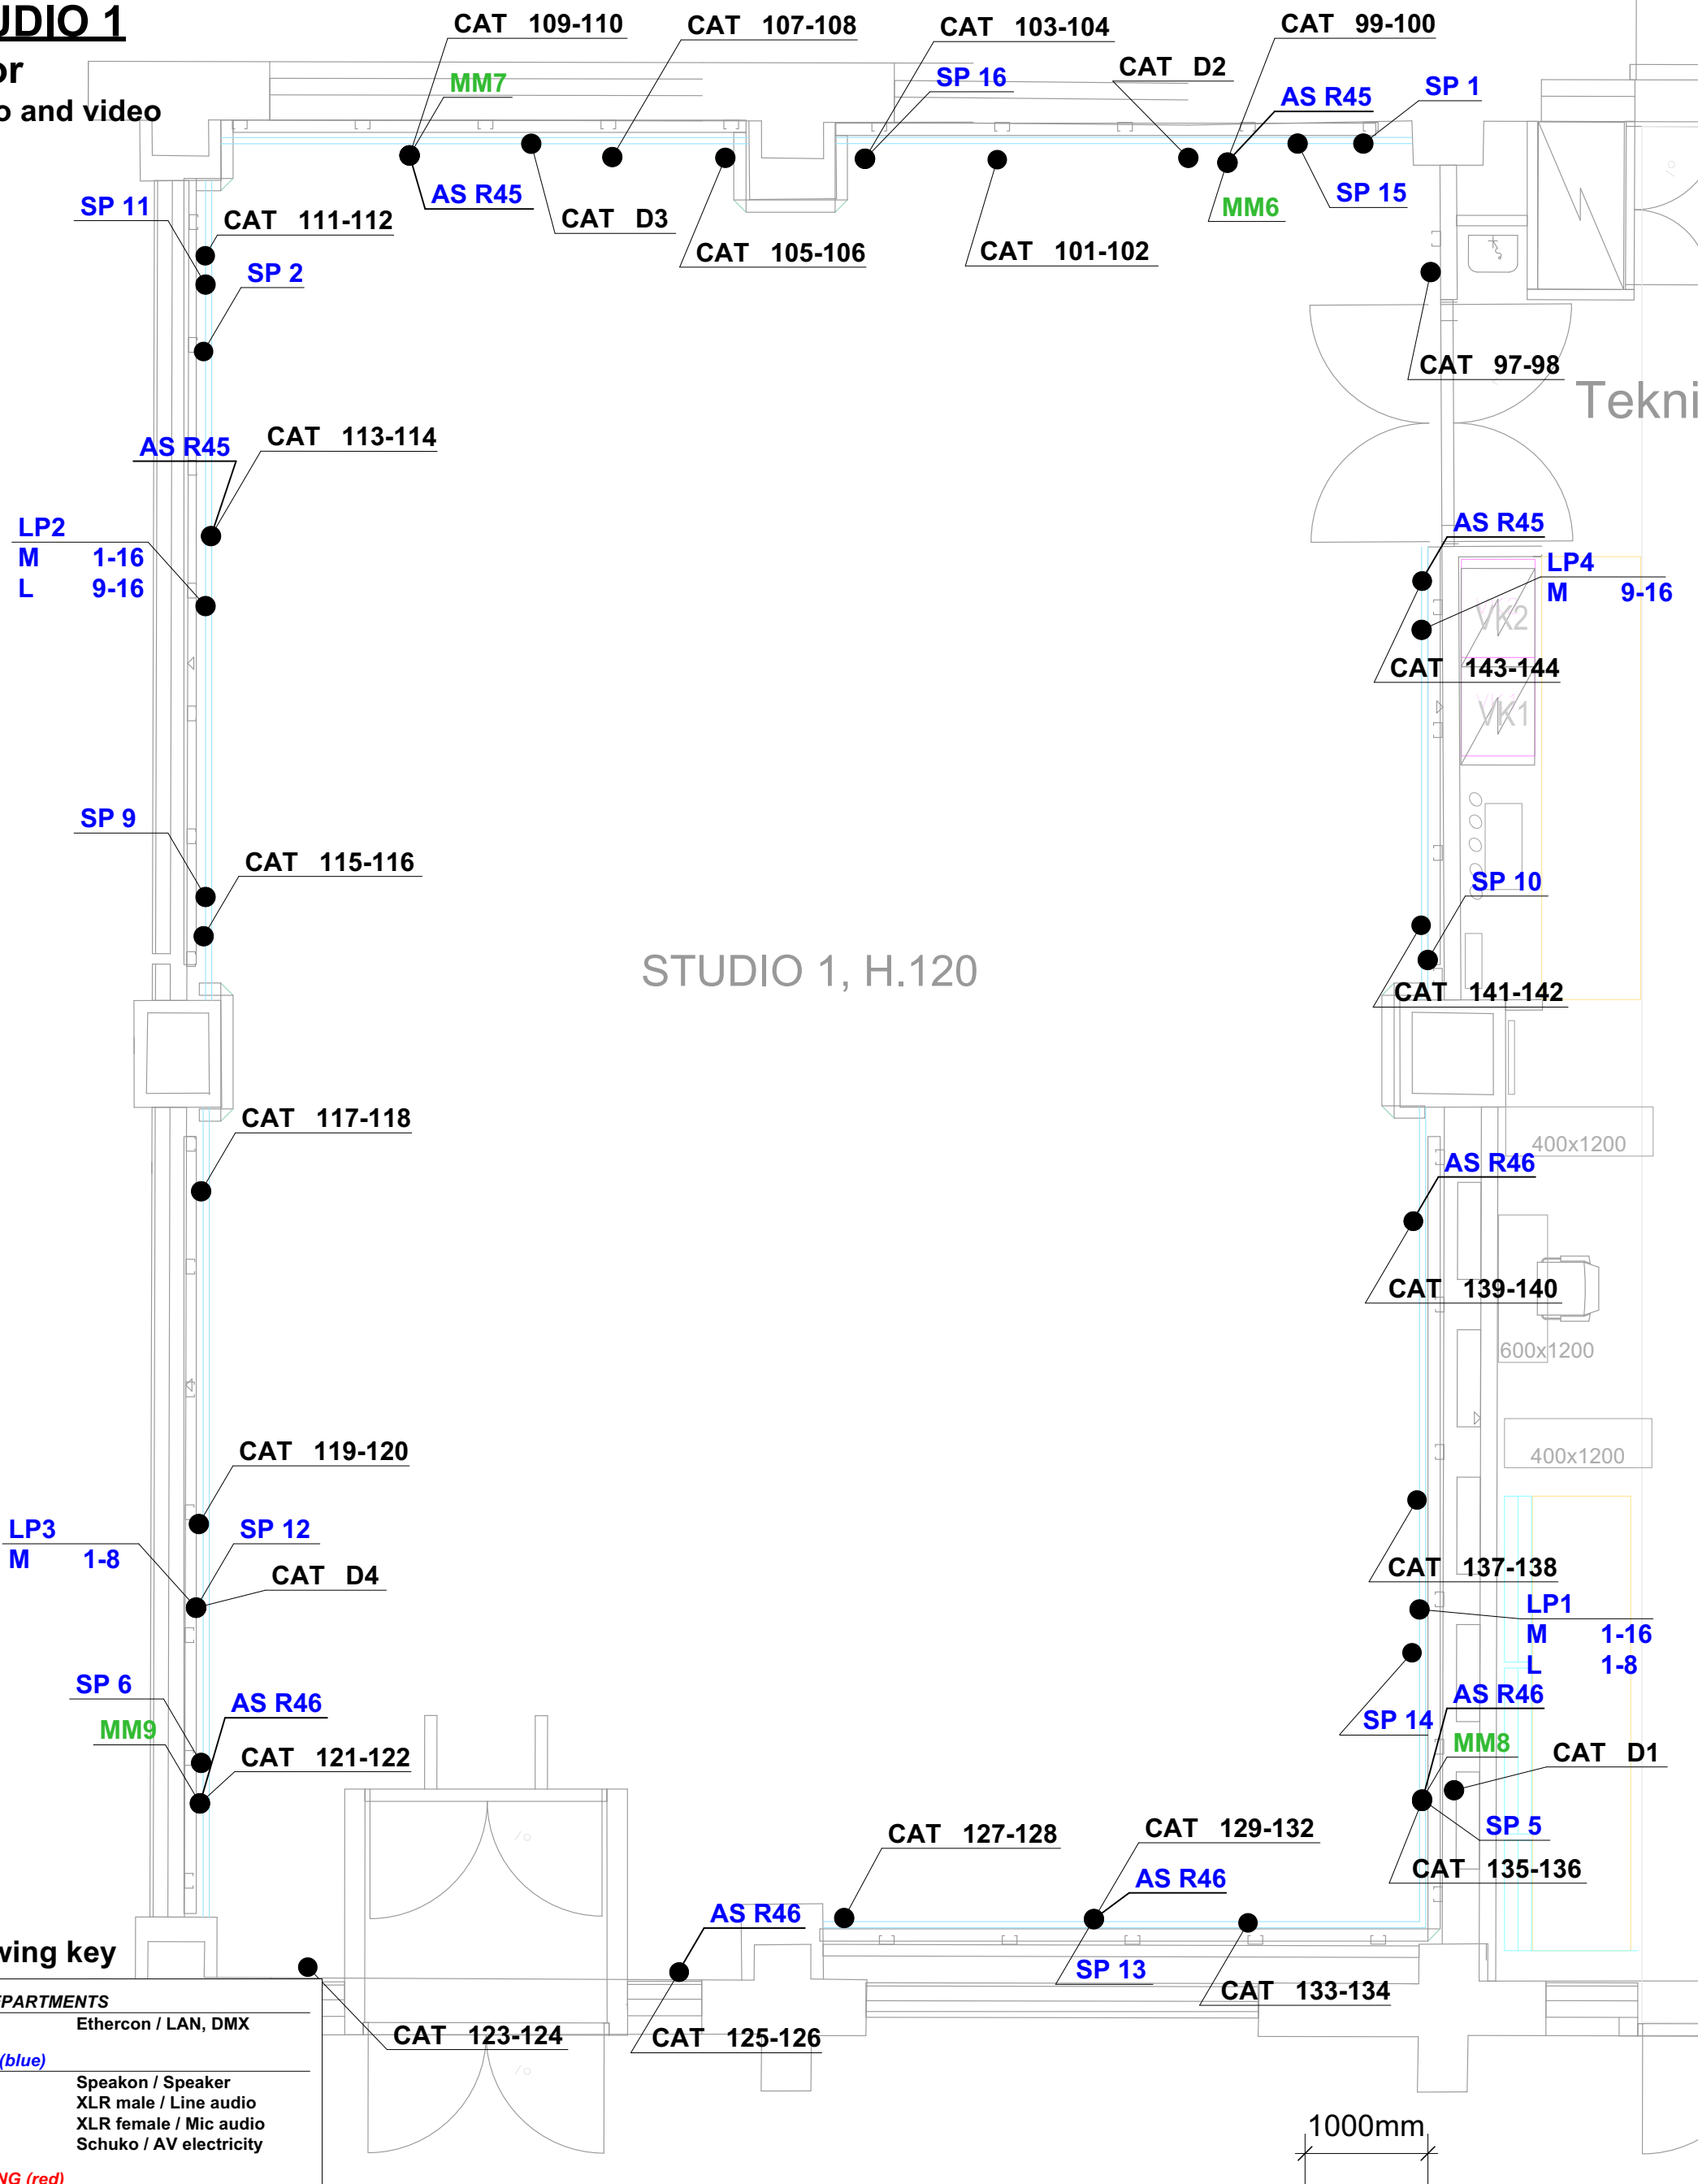

STUDIO 1

Floor

Audio and video

STUDIO 1, H.120

Drawing key

ALL DEPARTMENTS	
CAT	Ethercon / LAN, DMX
AUDIO (blue)	
SP	Speakon / Speaker
L	XLR male / Line audio
M	XLR female / Mic audio
AS Rxx	Schuko / AV electricity
LIGHTING (red)	
H	Schuko / Dimmer channel
VIDEO (green)	
MM	Opticalcon duo / Fiber

Hiomotie 19
Akukon Oy 00380 HELSINKI tel +358103200700

DESIGNER DRAWN BY DATE
LPi 26.4.2024

PROJECT
Taideyliopiston Teatterikorkeakoulu
Haapaniemenkatu 6
00530 Helsinki

DRAWING CONTENT
STUDIO 1 Floor audio and video

SCALE
1:50

DRAWING TYPE
USER DOCUMENT

FILE
240645-30x Studiot 1-4.vwx

XREF

DRAWING NUMBER
240645-301-4

REVISION