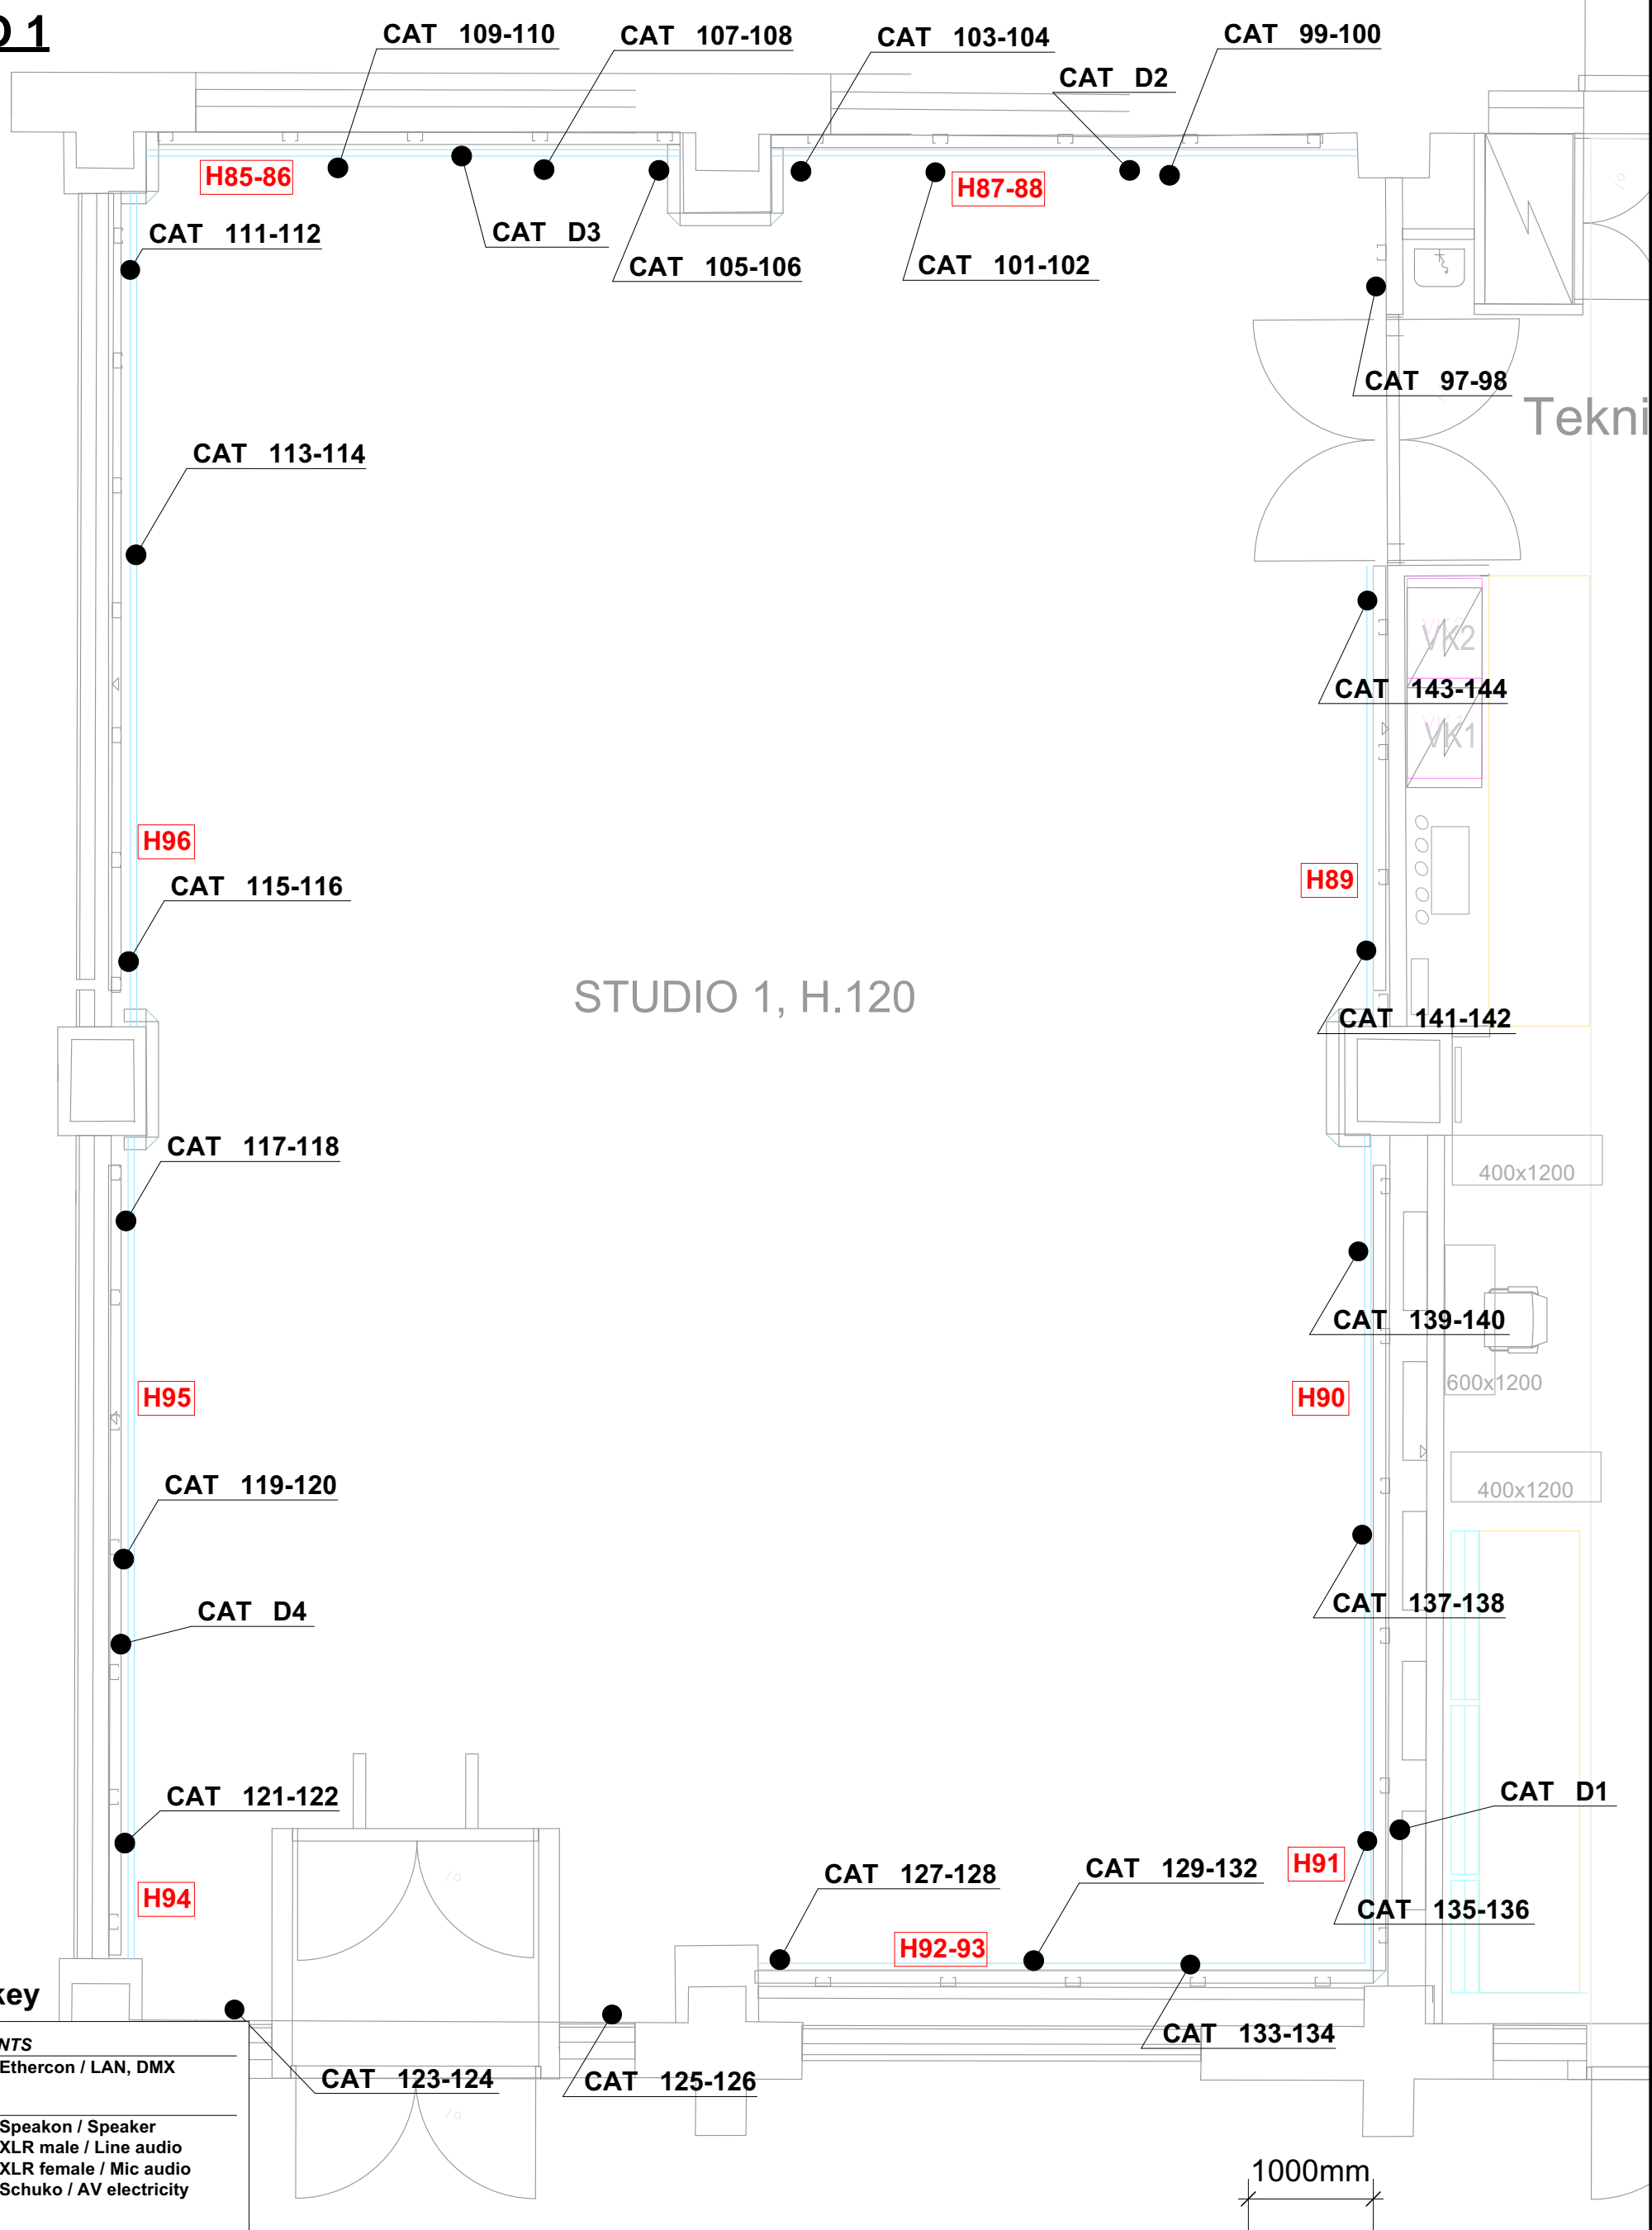

STUDIO 1

10120mm

Floor
Blank

15020mm

STUDIO 1, H.120

Height from floor to grid:
4100mm

1000mm

AKUKON

SCALE
1:50

DRAWING TYPE
USER DOCUMENT

FILE
240645-30x Studiot 1-4.vwx

XREF

DRAWING NUMBER
240645-301-2

REVISION

STUDIO 1

Floor Lighting