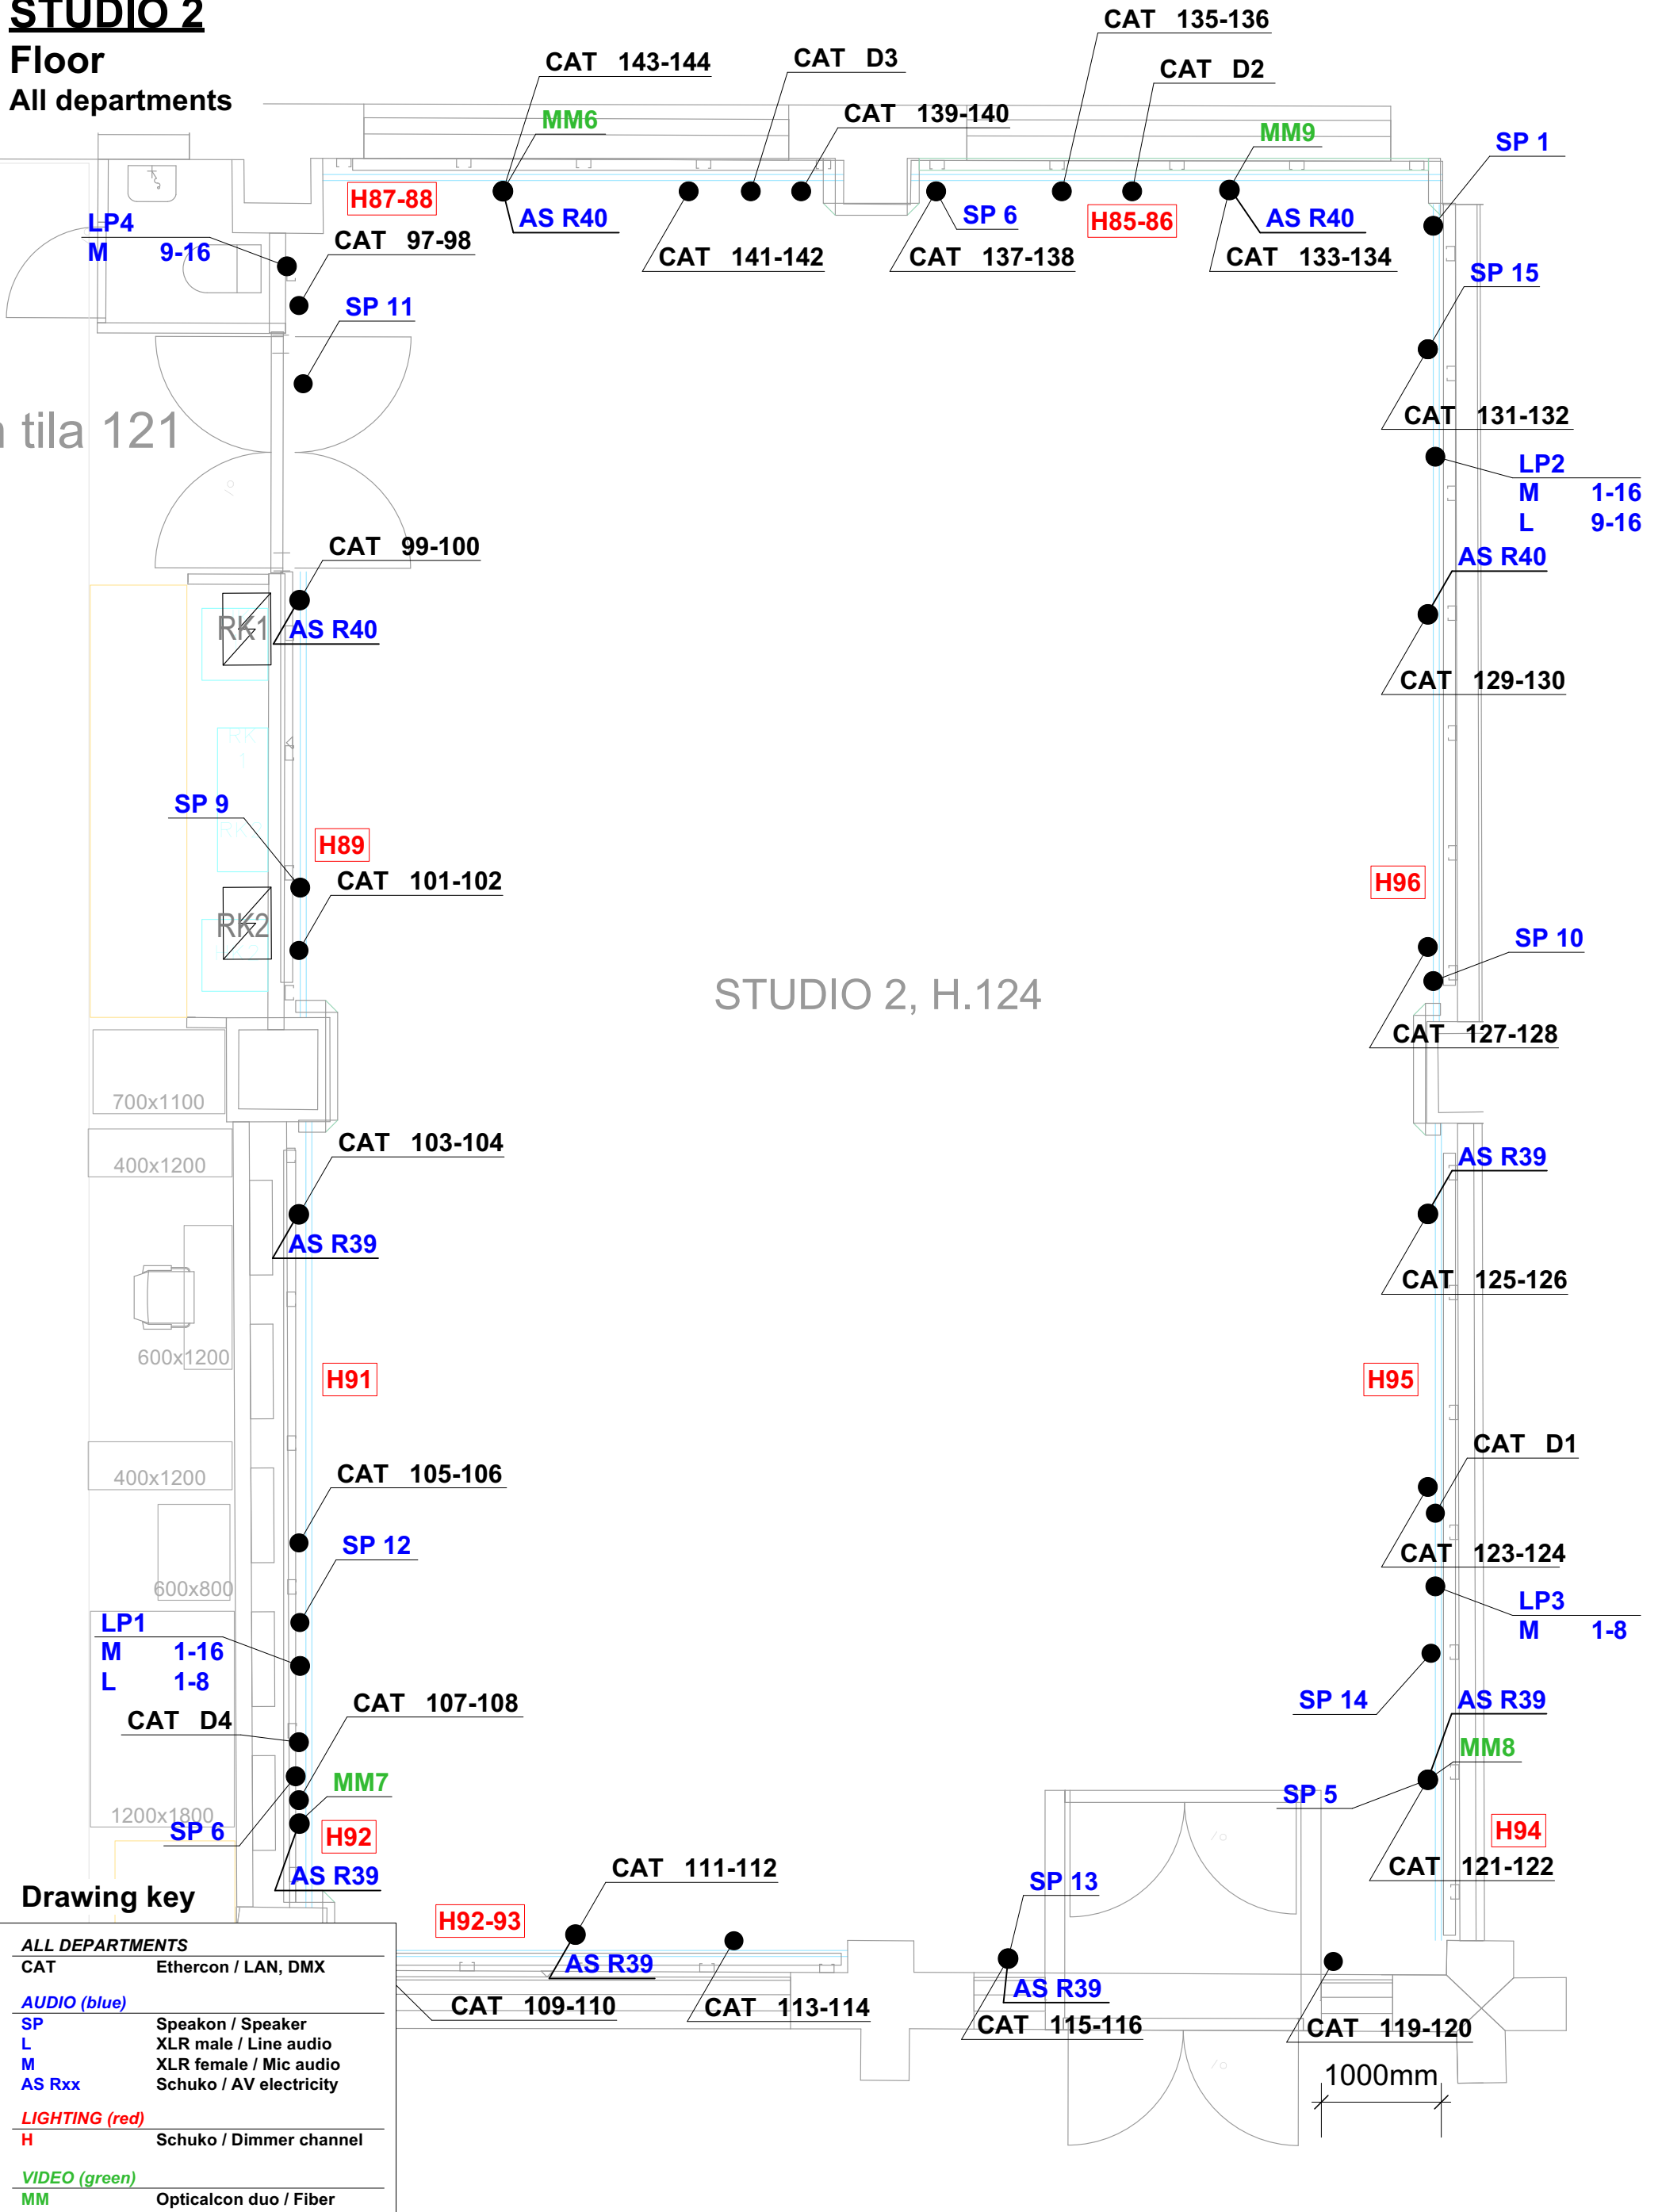

STUDIO 3

Floor
Blank

9630mm

15000mm

STUDIO 3, H.126

Height from floor to grid:
4250mm

1000mm

1000x5400

SCALE
1:50

DRAWING TYPE
USER DOCUMENT

FILE
240645-30x Studiot 1-4.vwx
XREF

DRAWING NUMBER
240645-303-1

REVISION

STUDIO 2

Floor
All departments

STUDIO 2, H.124

SCALE
1:50

DRAWING TYPE
USER DOCUMENT

FILE
240645-30x Studiot 1-4.vwx

XREF

DRAWING NUMBER
240645-302-2

REVISION

STUDIO 2

Floor Lighting

SCALE
1:50

DRAWING TYPE
USER DOCUMENT

FILE
240645-30x Studiot 1-4.vwx

XREF

DRAWING NUMBER
240645-302-3

REVISION

STUDIO 2

Floor