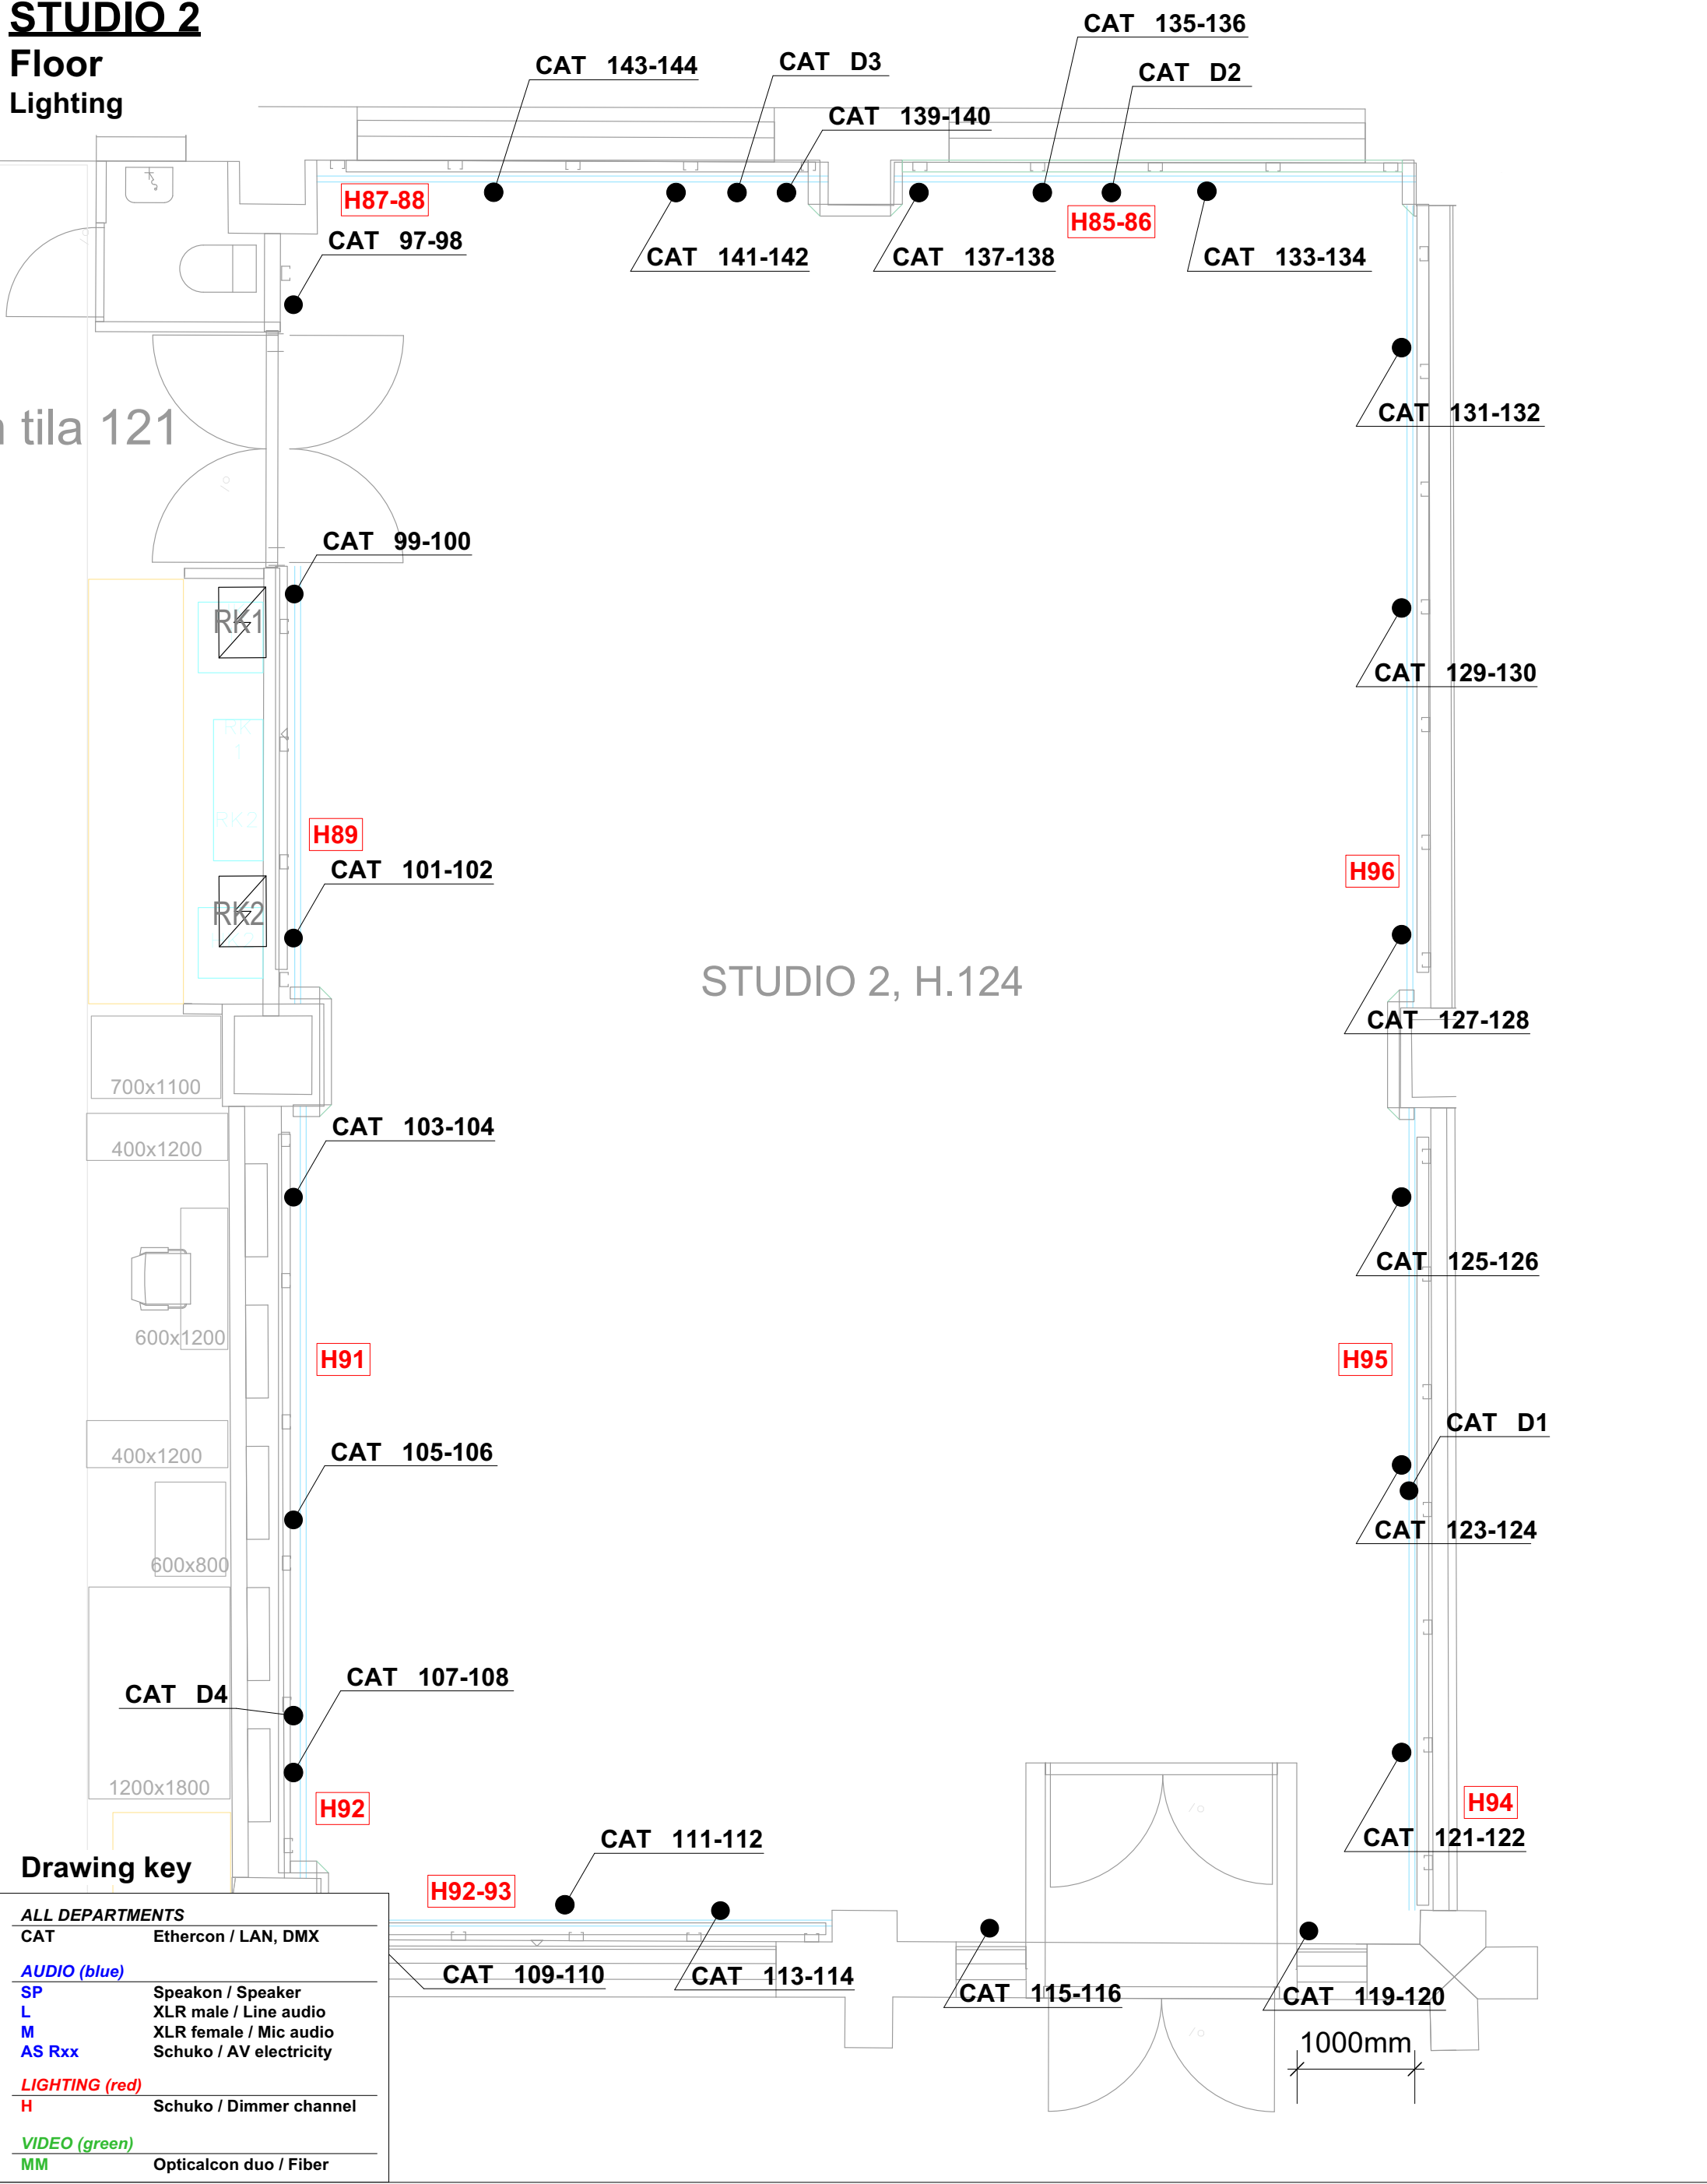

STUDIO 2

Floor Lighting

tila 121

STUDIO 2, H.124

Drawing key

ALL DEPARTMENTS	
CAT	Ethercon / LAN, DMX
AUDIO (blue)	
SP	Speakon / Speaker
L	XLR male / Line audio
M	XLR female / Mic audio
AS Rxx	Schuko / AV electricity
LIGHTING (red)	
H	Schuko / Dimmer channel
VIDEO (green)	
MM	Opticalcon duo / Fiber

Hiomotie 19
Akukon Oy 00380 HELSINKI tel +358103200700

DESIGNER DRAWN BY DATE
LPi 26.4.2024

PROJECT
Taideyliopiston Teatterikorkeakoulu
Haapaniemenkatu 6
00530 Helsinki

DRAWING CONTENT
STUDIO 2 Floor lighting

SCALE
1:50

DRAWING TYPE
USER DOCUMENT

FILE
240645-30x Studiot 1-4.vwx

XREF

DRAWING NUMBER
240645-302-3

REVISION